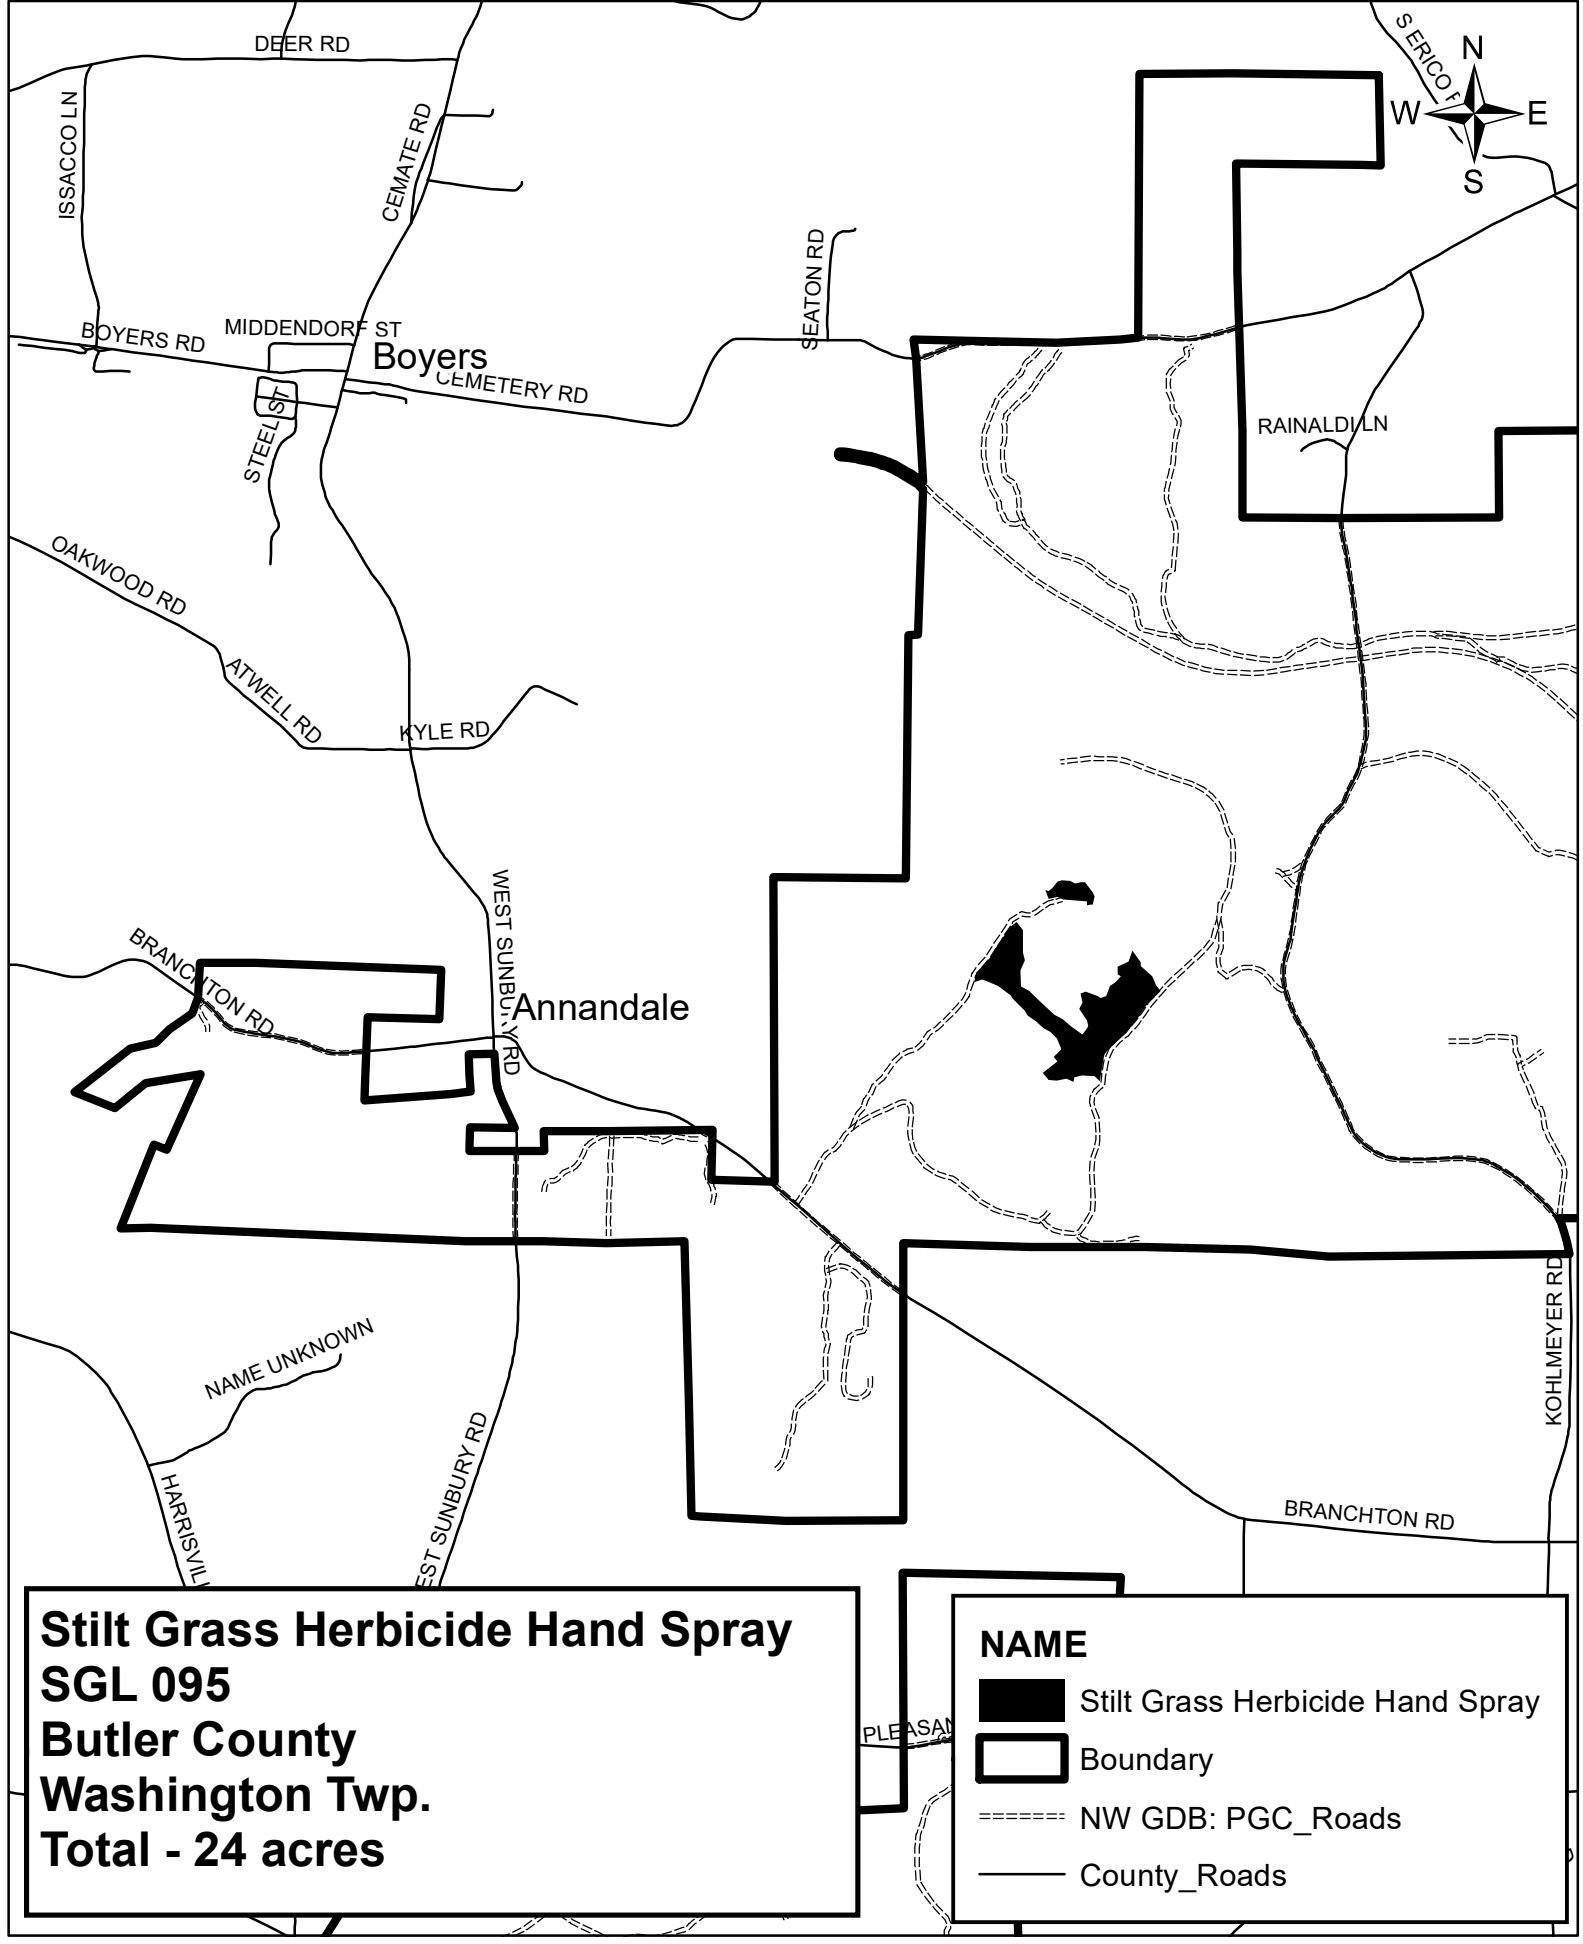

# SGL039 Palm Punch Herbicide Hand Application

Venango Co., Victory Twp.

Block 1 - 112 acres

Block 2 - 31 acres

Total - 143 acres

1" = 1,320'

# Location Map

### Application Only 2023

**Stilt Grass Herbicide Hand Spray**  
**SGL 095**  
**Butler County**  
**Washington Twp.**  
**Block 1 - 2 acres**  
**Block 2 - 22 acres**  
**Total - 24 acres**

NAME	
	Stilt Grass Herbicide Hand Spray
	Boundary
	NW GDB: PGC_Roads
	County_Roads