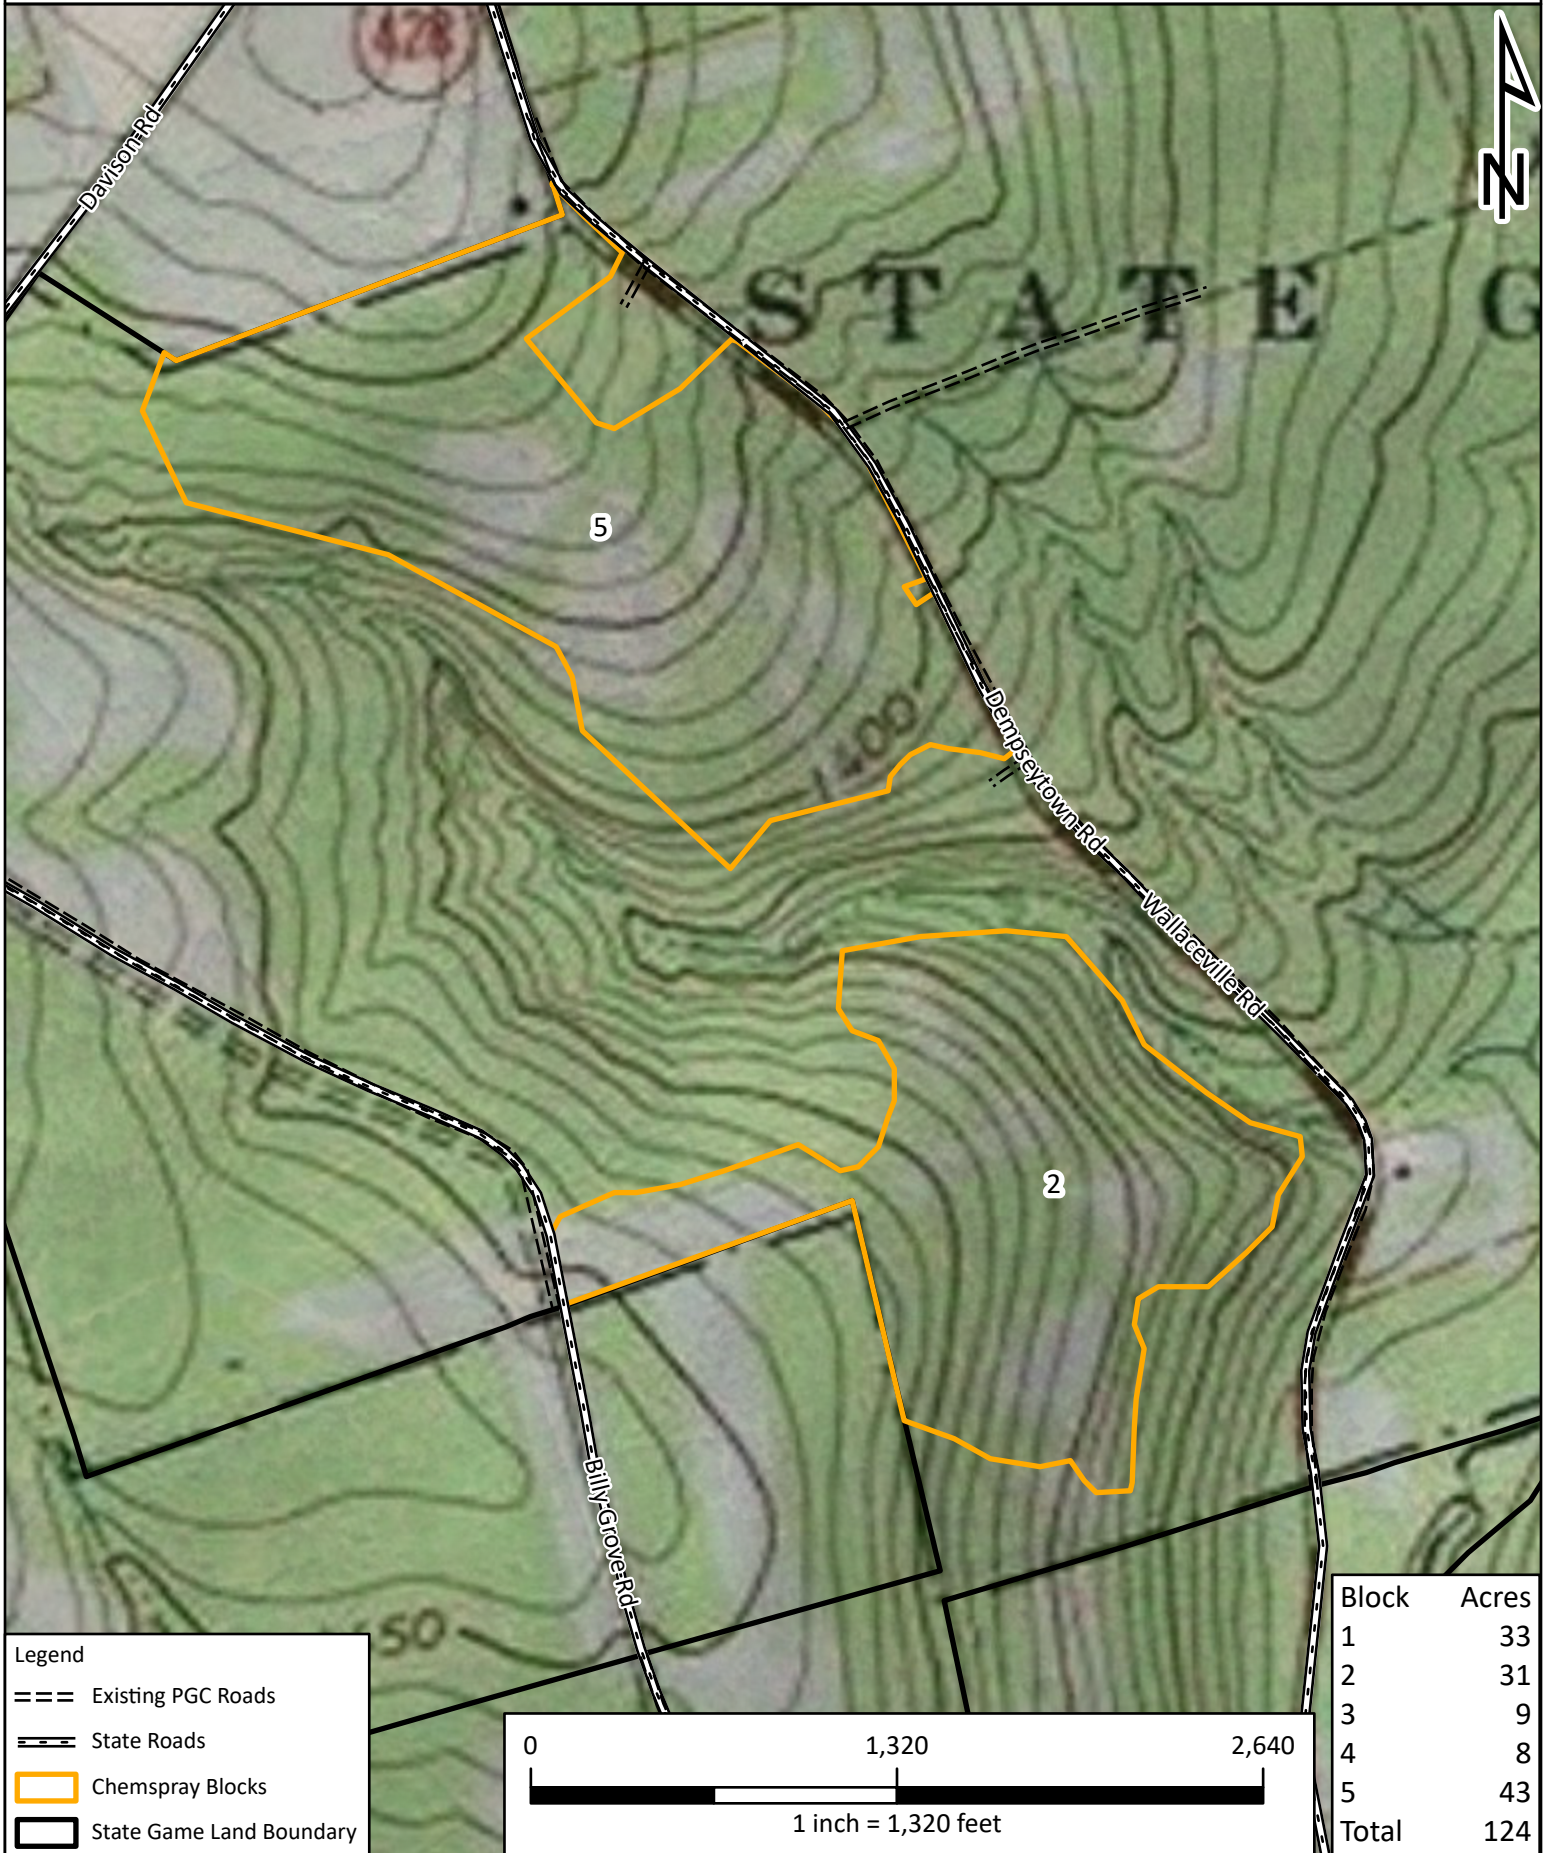

SGL: 096
County(s): Venango
Township(s): Plum
Created by: IJoshua

Project Map

Buxton Spruce- Oust Hand Spray

Map 2 of 3