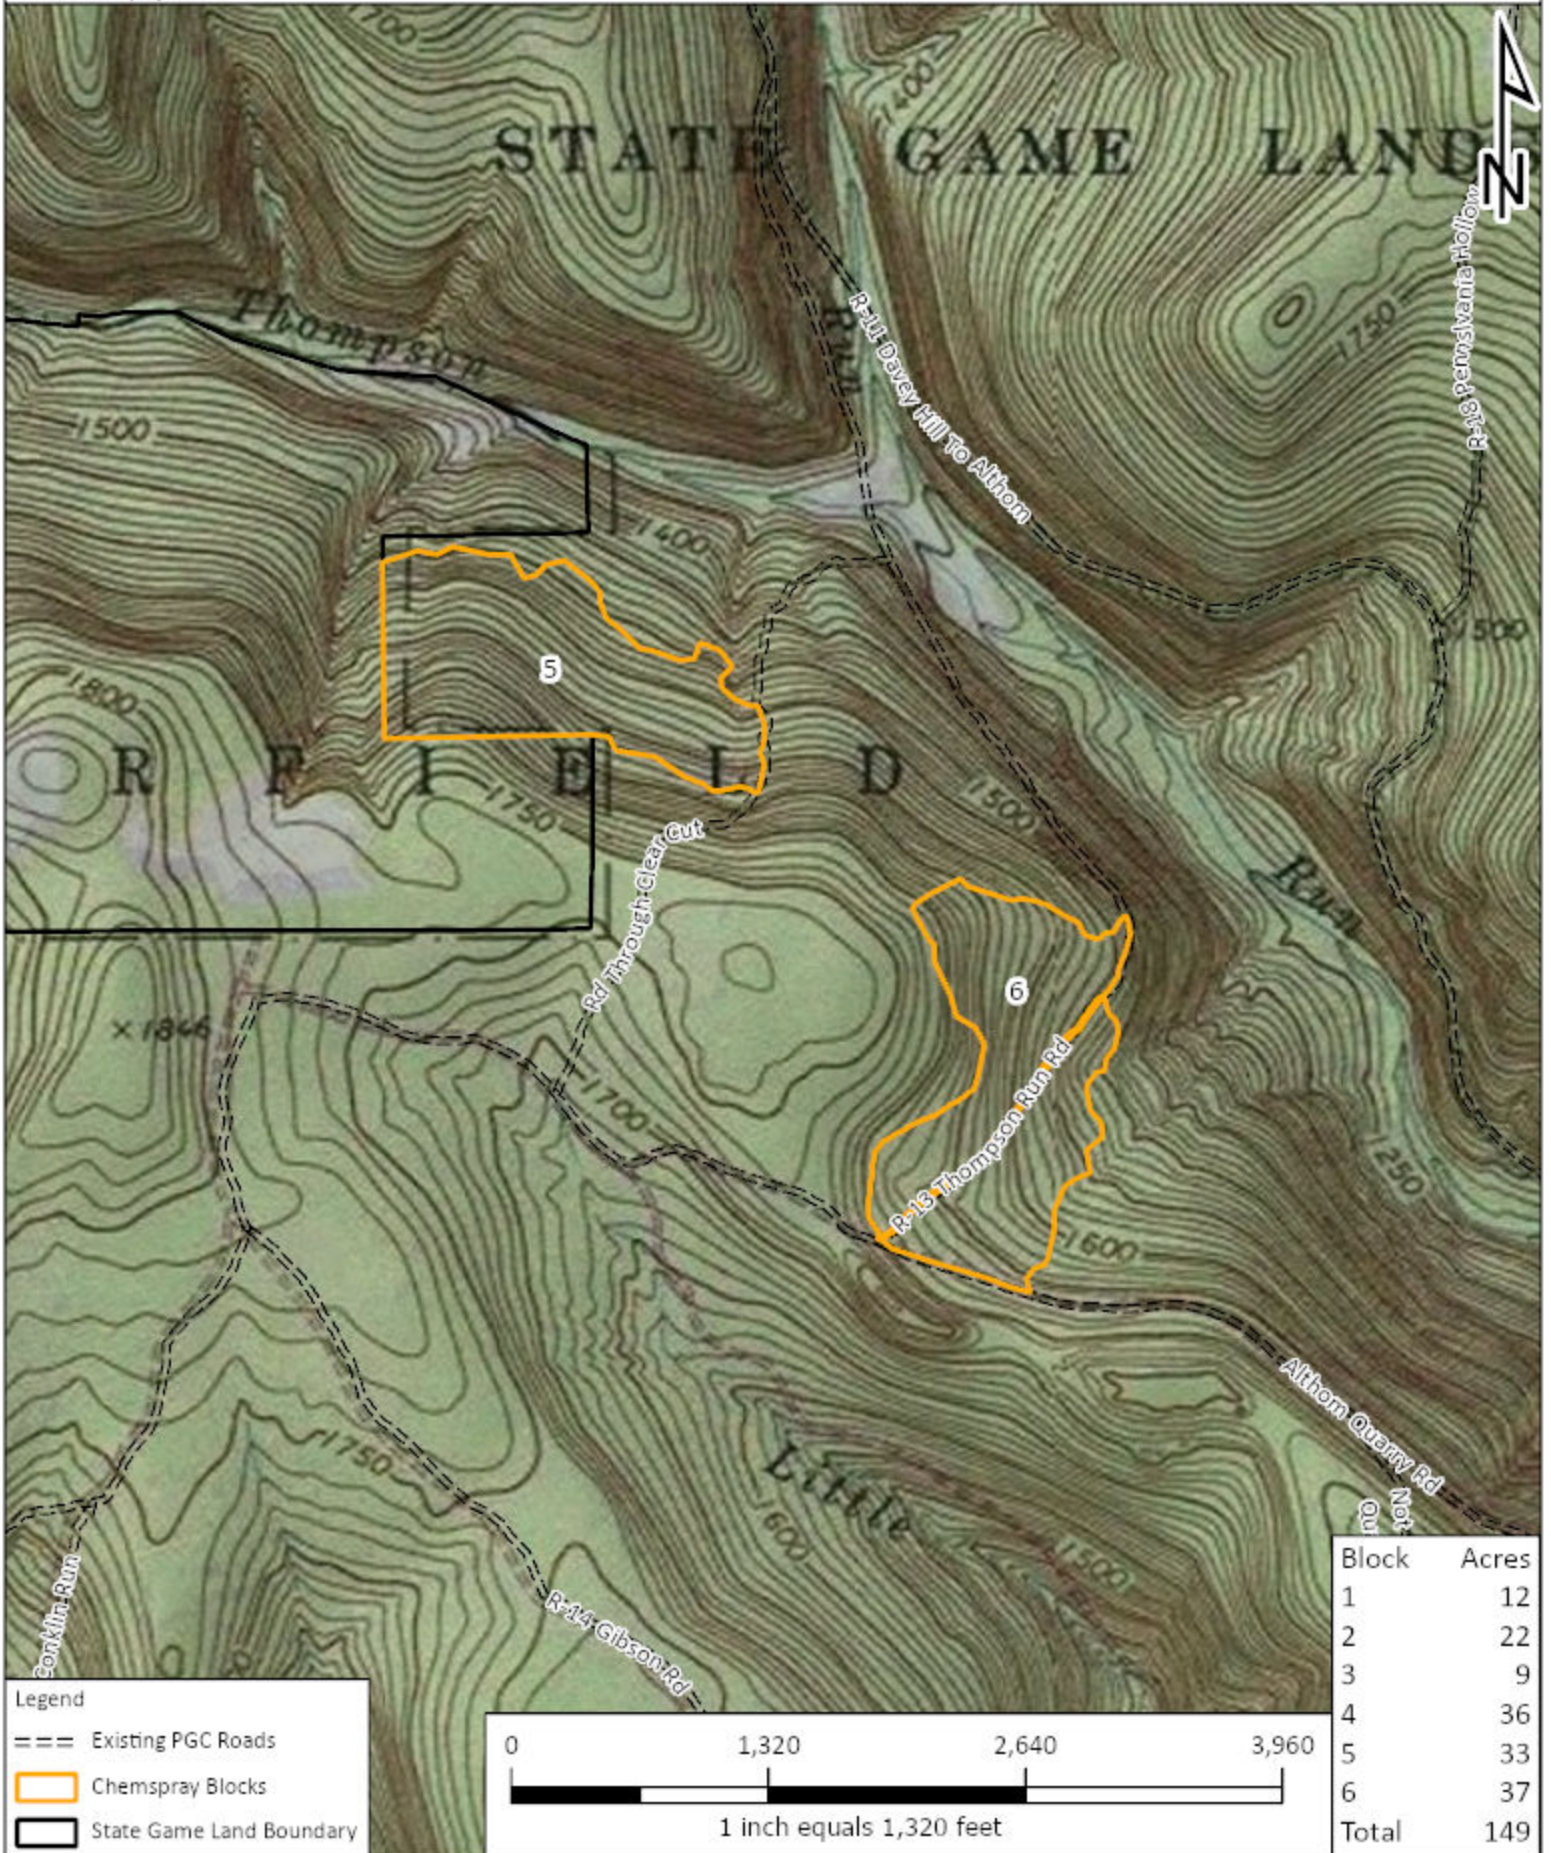

Created by: l Joshua

Legend

- == Existing PGC Roads
- Chemspray Blocks
- State Game Land Boundary