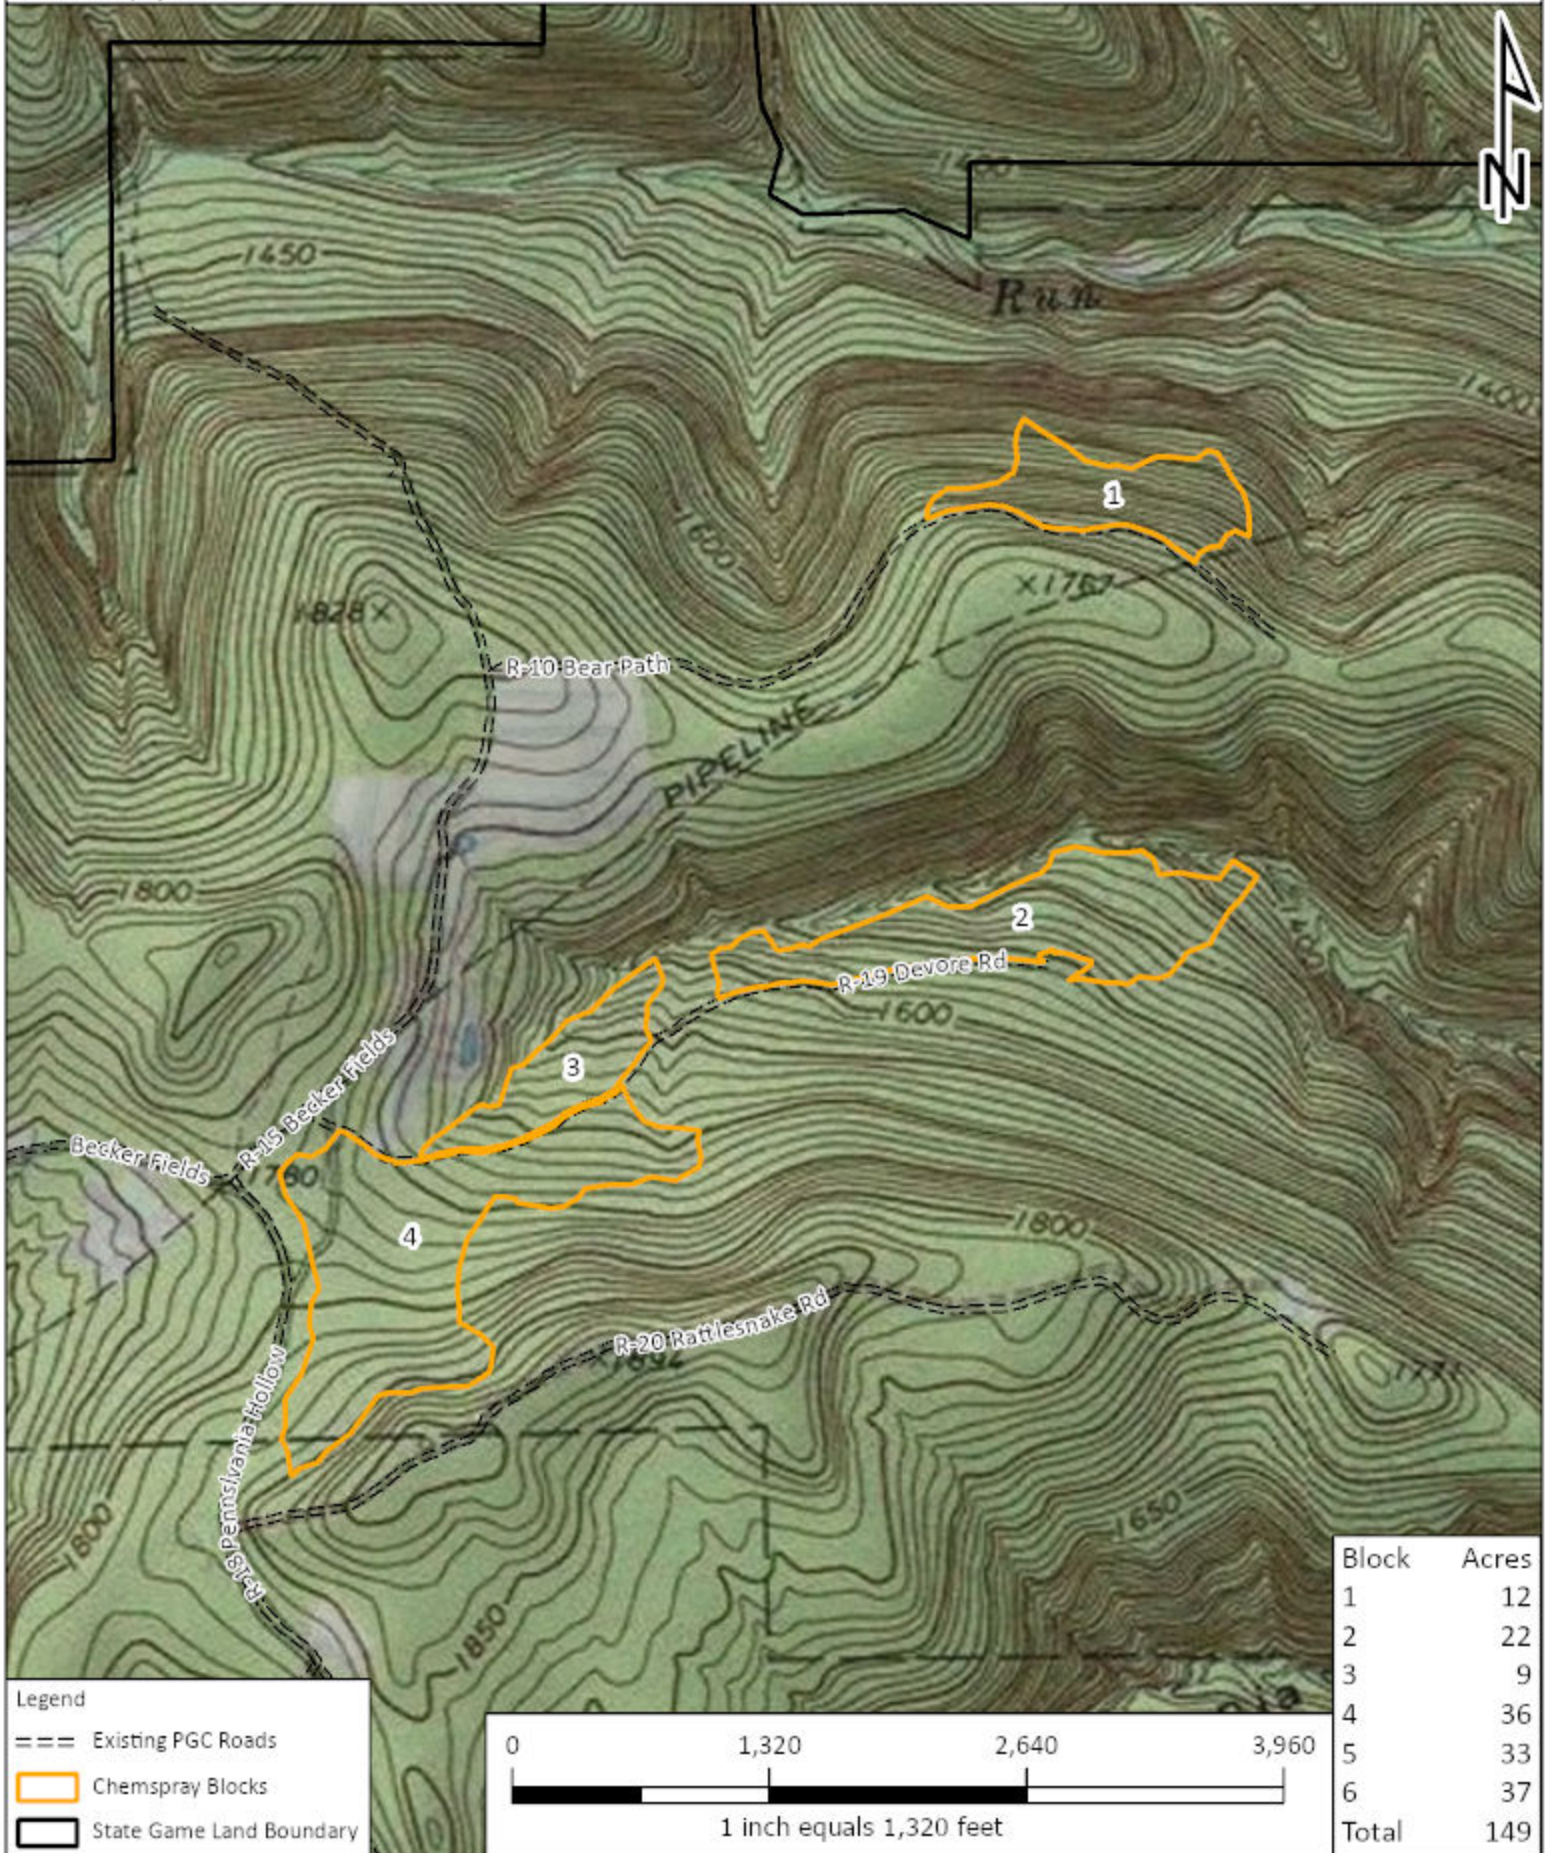

# SGL039 Palm Punch Herbicide Hand Application

Venango Co., Victory Twp.

Block 1 - 112 acres

Block 2 - 31 acres

Total - 143 acres

1" = 1,320'

## Hand Application - Location Map

Venango Co., Victory Twp.

Block 1 - 112 acres

Block 2 - 31 acres

Total - 143 acres

1" = 1 mile

Created by: IJoshua

Legend

Block	Acres
1	12
2	22
3	9
4	36
5	33
6	37
<b>Total</b>	<b>149</b>

SGL: 086  
County(s): Warren  
Township(s): Brokenstraw, Deerfield  
Created by: IJoshua

# Location Map