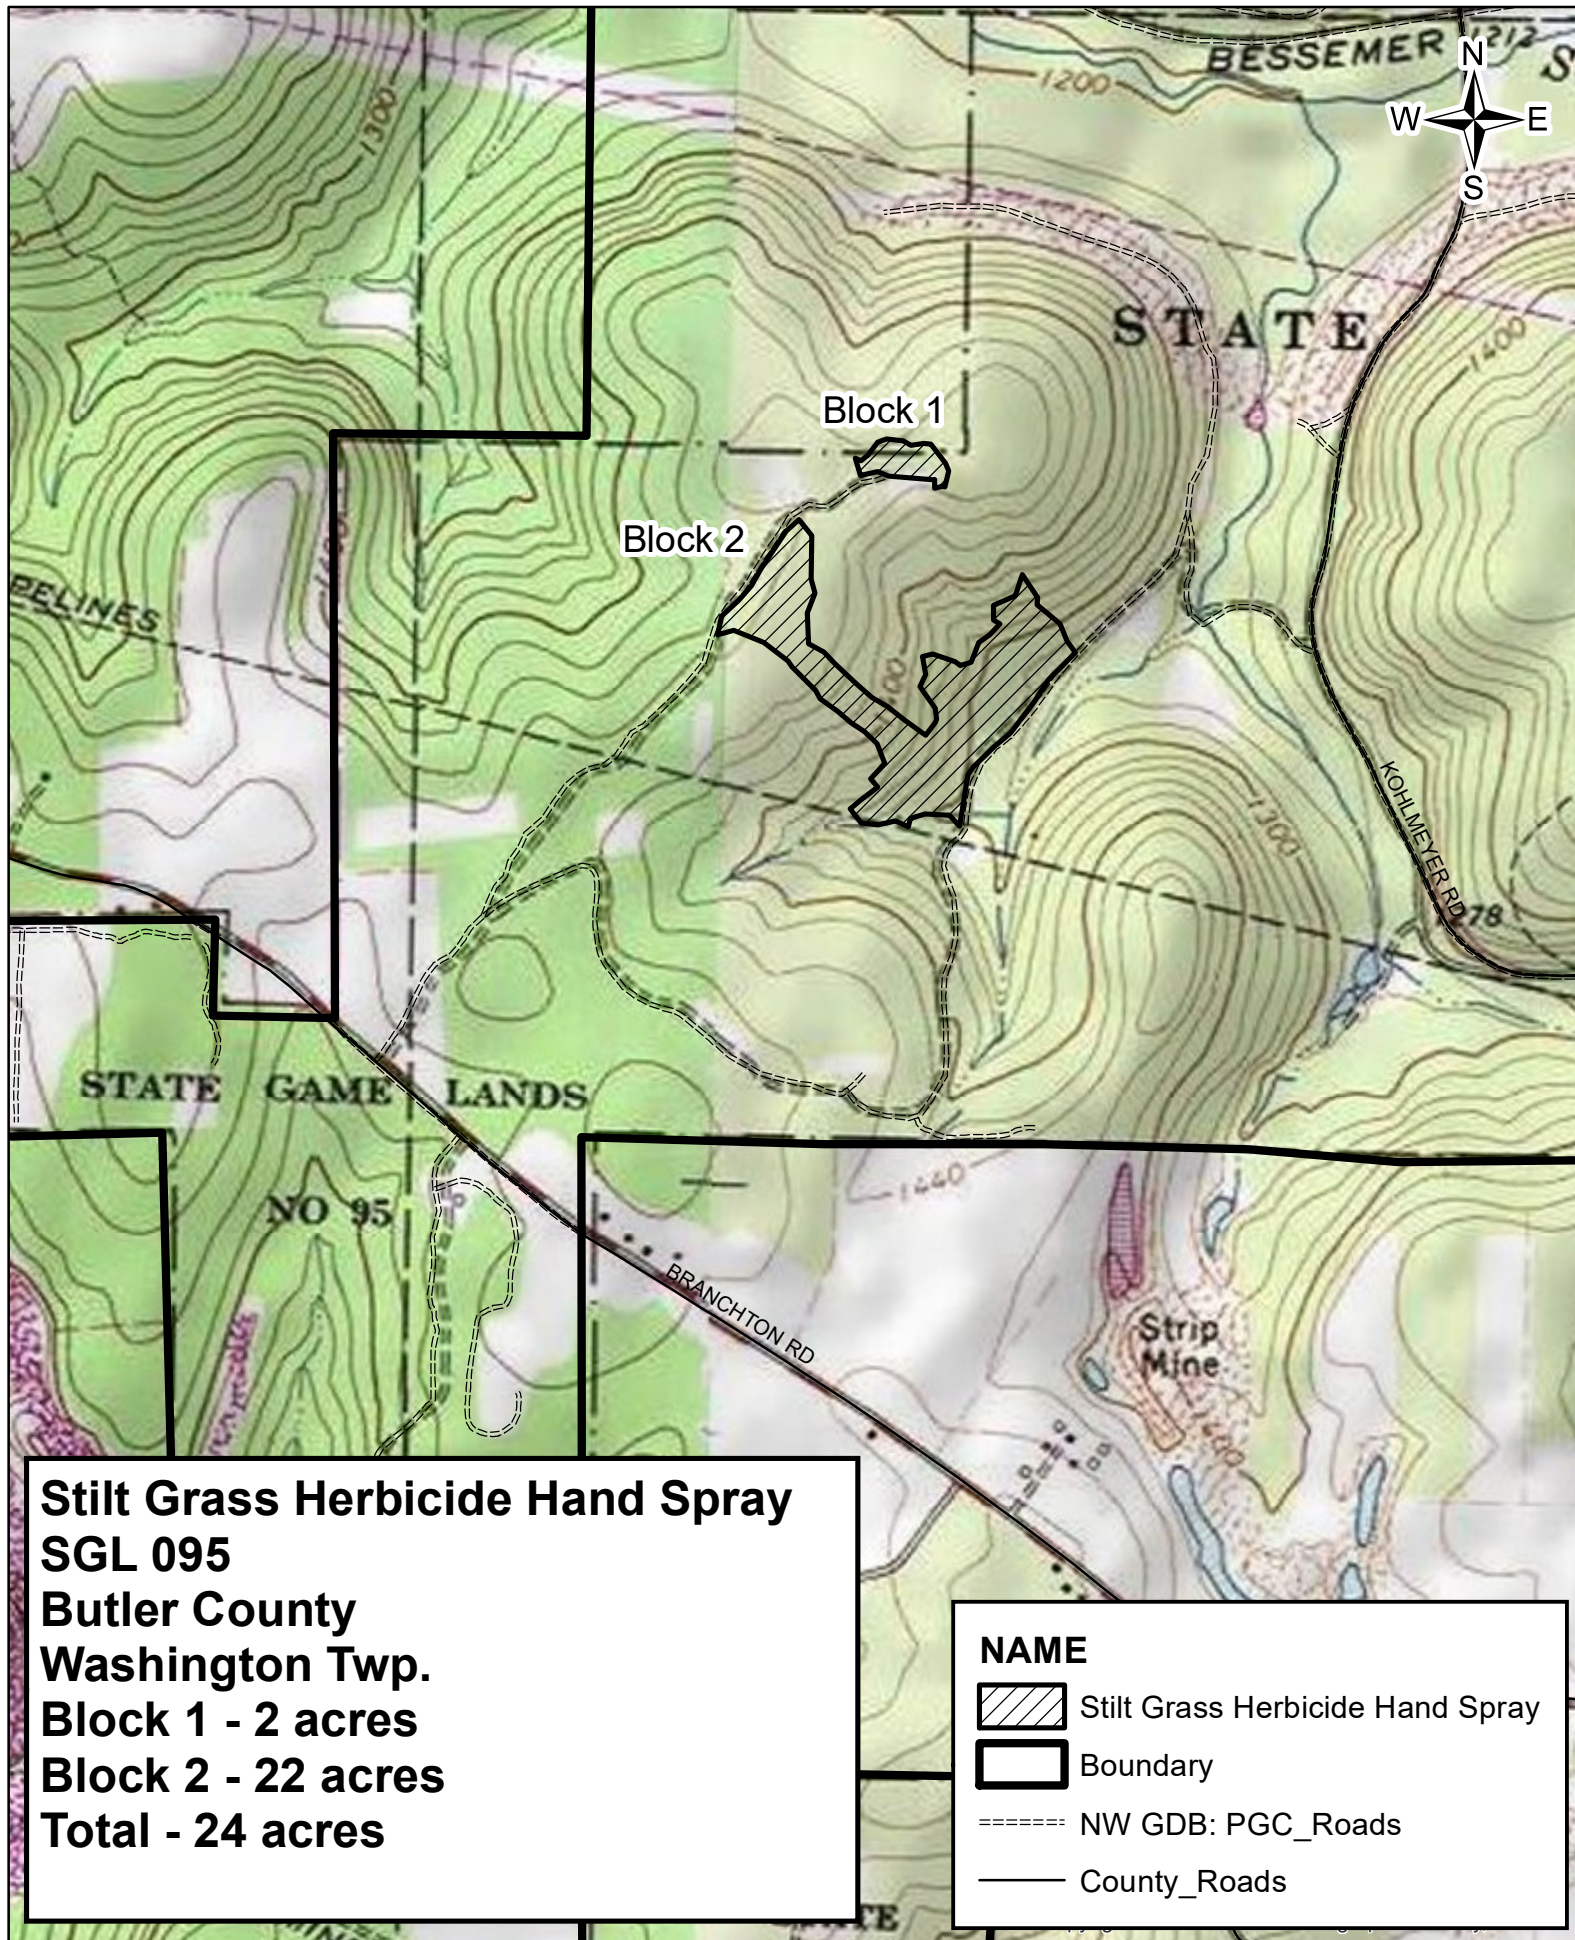

Stilt Grass Herbicide Hand Spray
SGL 095
Butler County
Washington Twp.
Block 1 - 2 acres
Block 2 - 22 acres
Total - 24 acres

NAME	
	Stilt Grass Herbicide Hand Spray
	Boundary
	NW GDB: PGC_Roads
	County_Roads