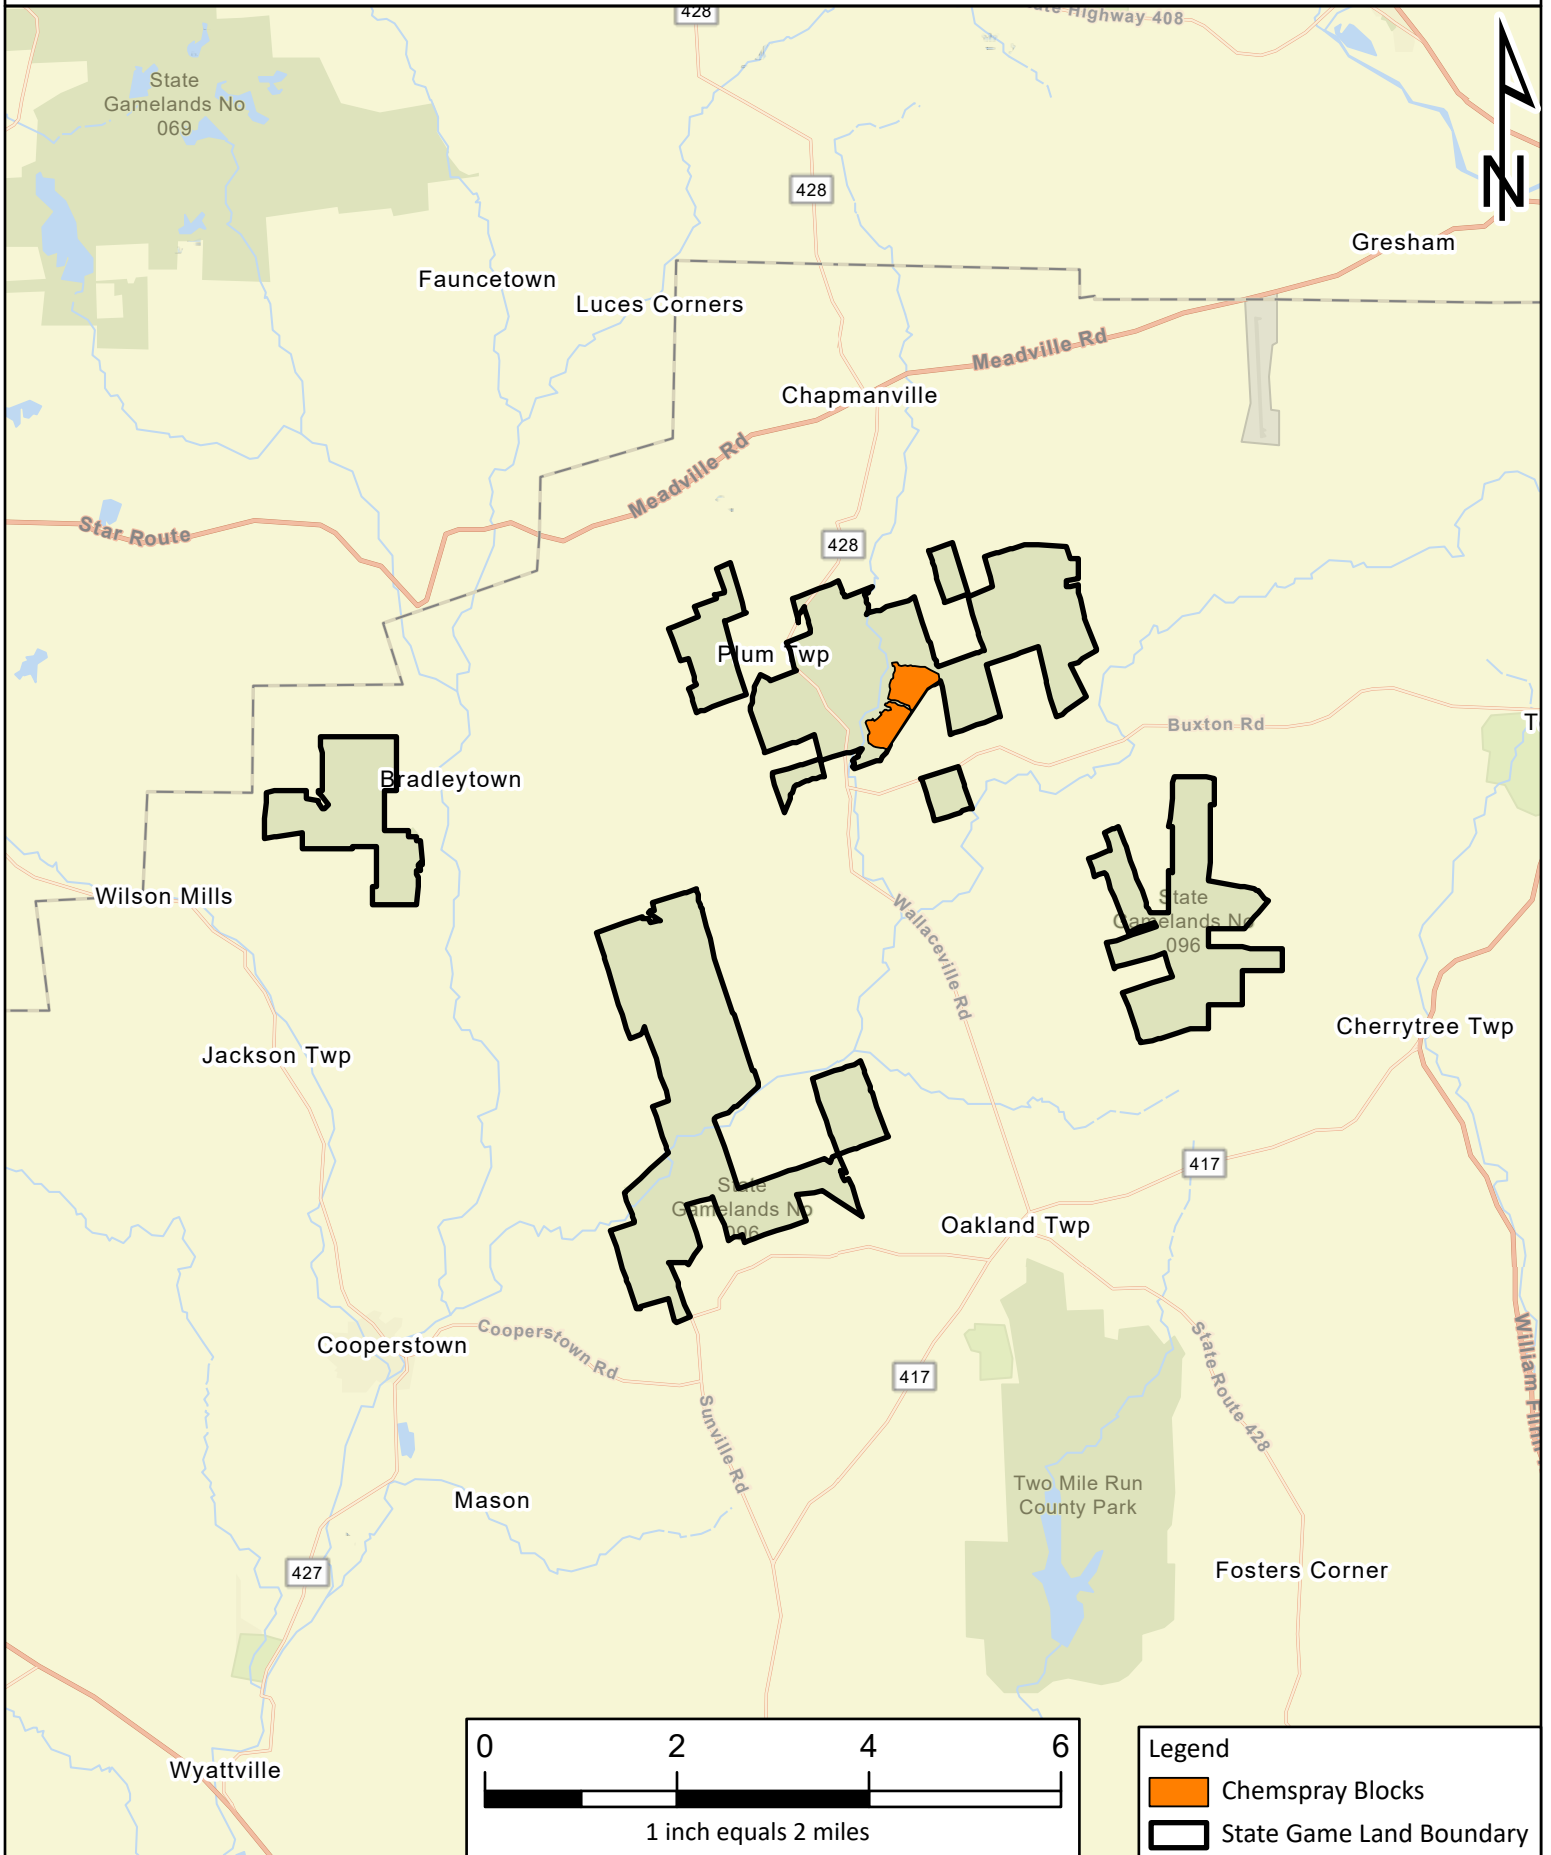

SGL: 96
County(s): Venango
Township(s): Plum
Created by: IJoshua

Location Map

Lay Low

096202302