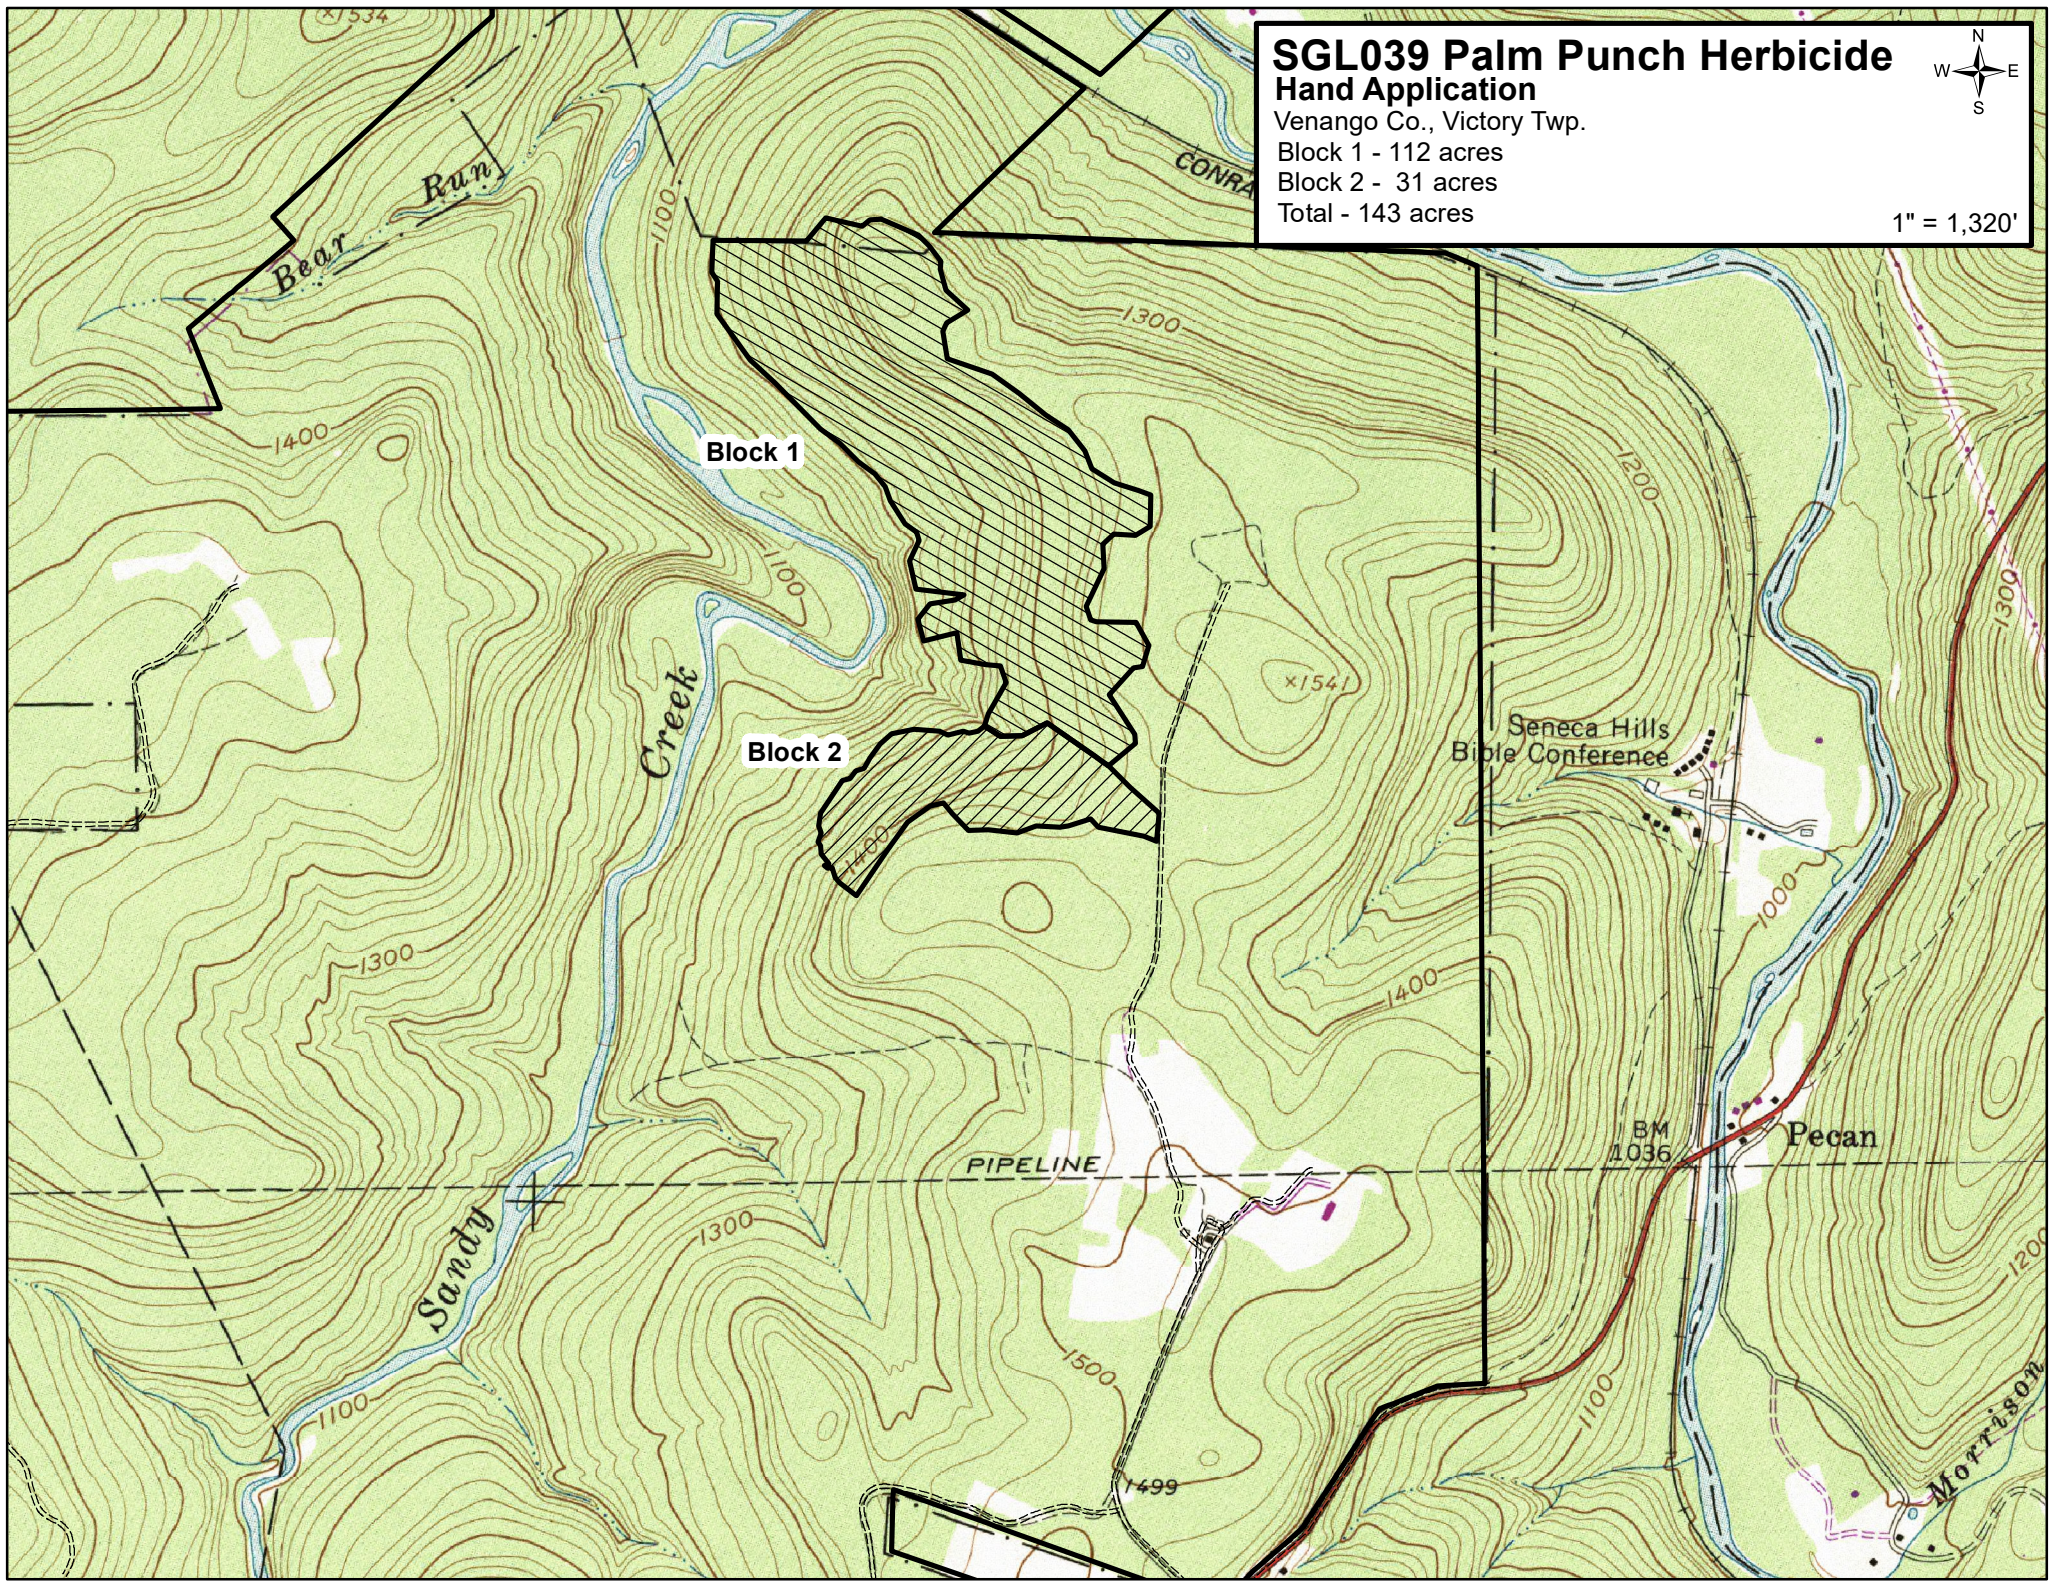

# SGL039 Palm Punch Herbicide Hand Application

Venango Co., Victory Twp.

Block 1 - 112 acres

Block 2 - 31 acres

Total - 143 acres

1" = 1,320'

## Hand Application - Location Map

Venango Co., Victory Twp.

Block 1 - 112 acres

Block 2 - 31 acres

Total - 143 acres

1" = 1 mile

Created by: IJoshua

Legend

Block	Acres
1	12
2	22
3	9
4	36
5	33
6	37
<b>Total</b>	<b>149</b>

SGL: 086  
County(s): Warren  
Township(s): Brokenstraw, Deerfield  
Created by: IJoshua

# Location Map