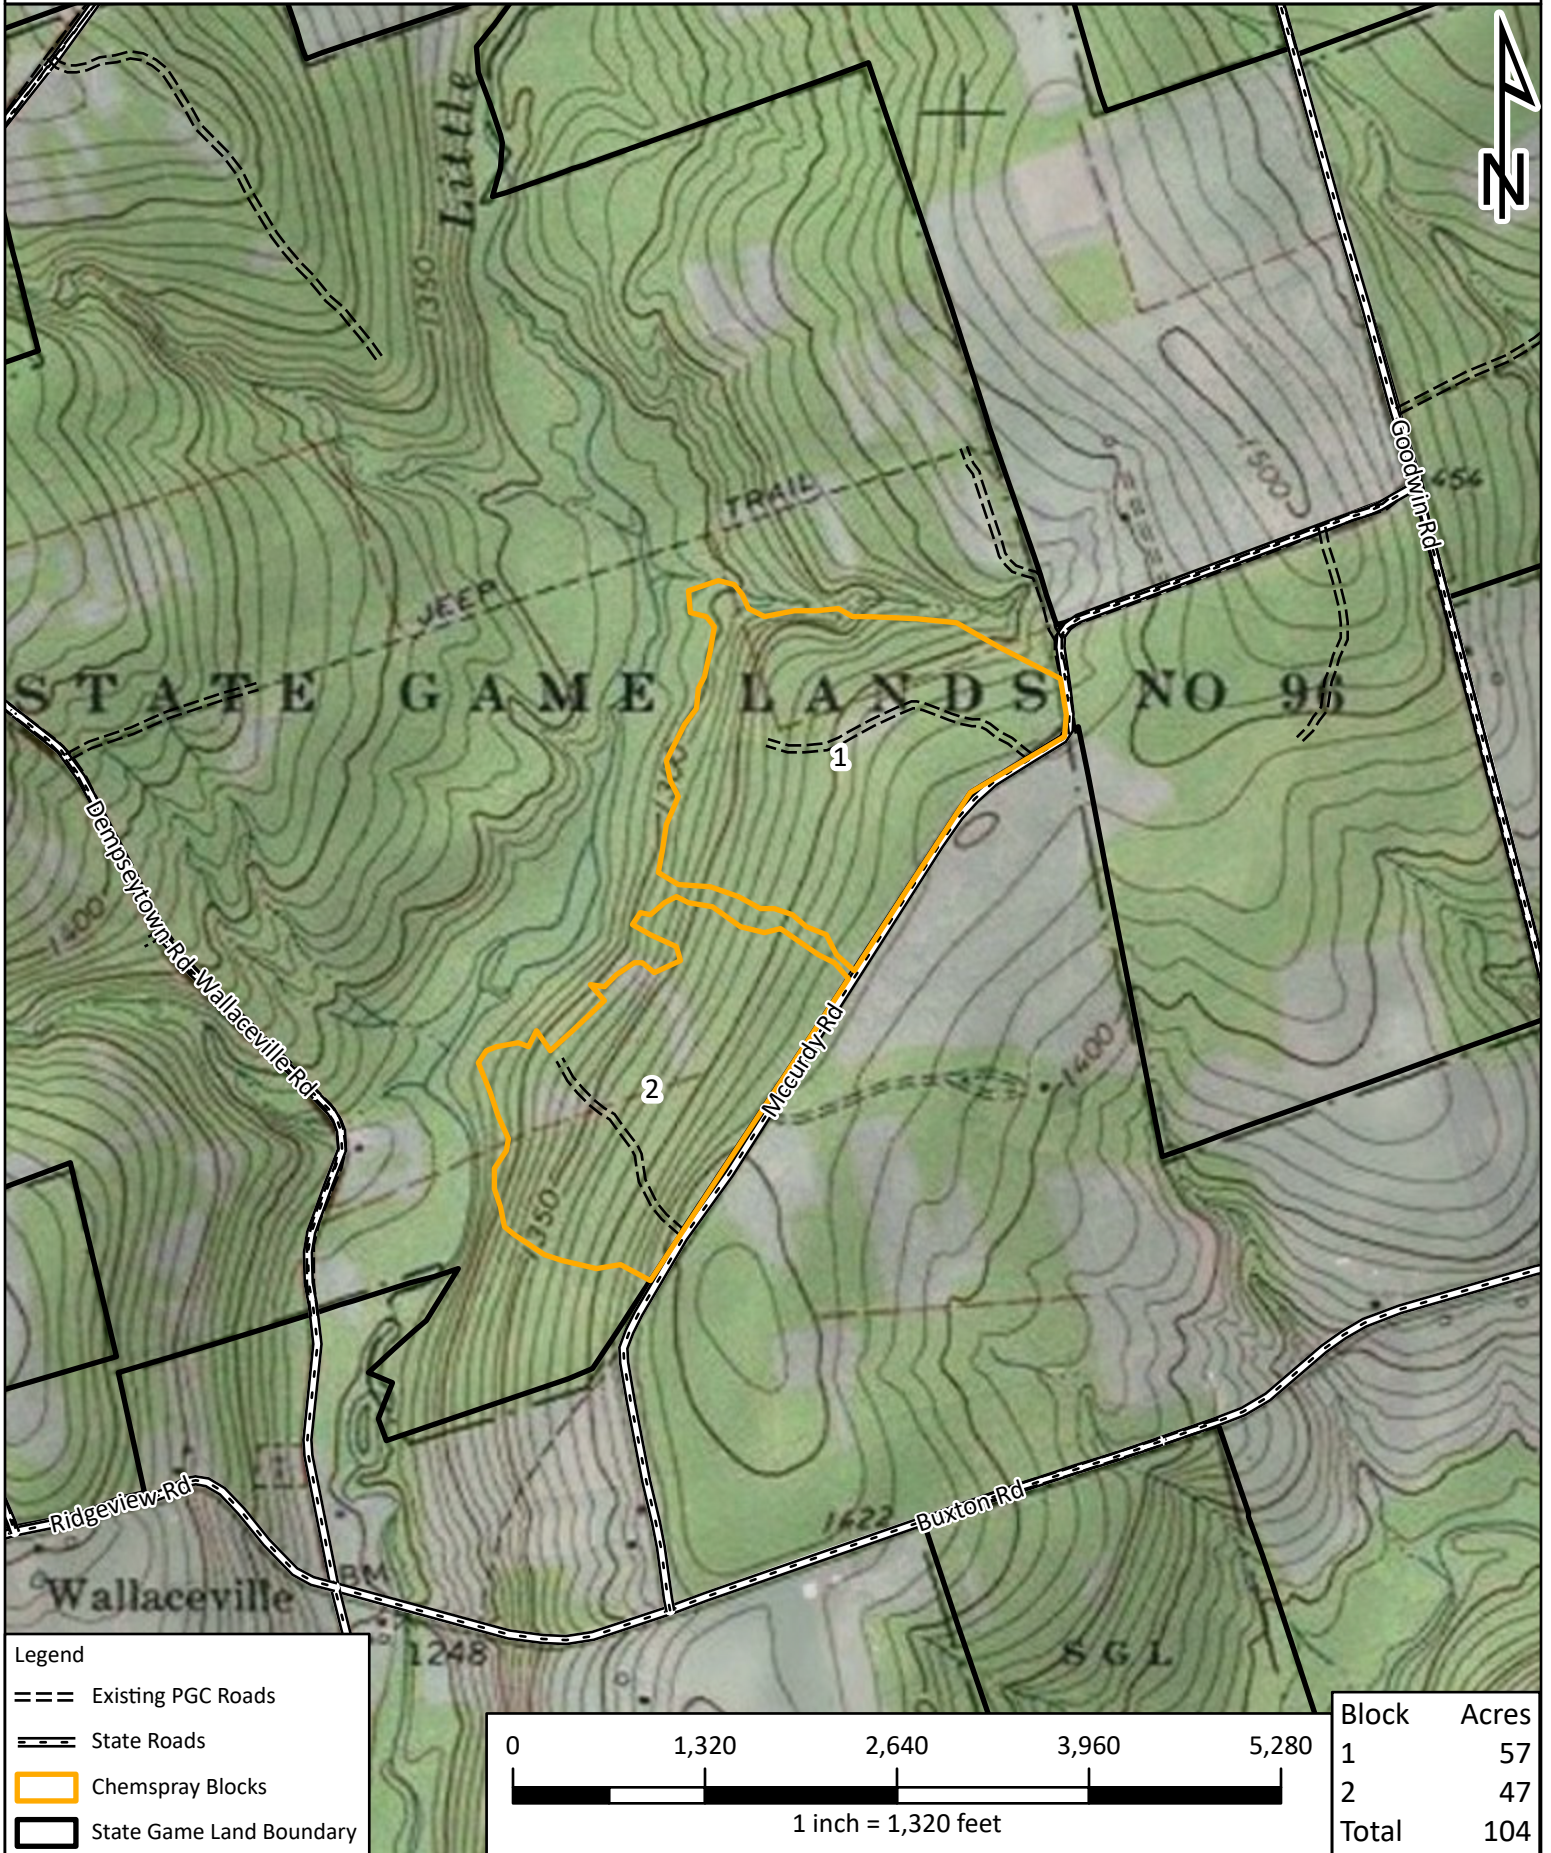

SGL: 096
County(s): Venango
Township(s): Plum
Created by: IJoshua

Project Map

Lay Low

Oust Hand Spray

Legend

- === Existing PGC Roads
- == State Roads
- Chemspray Blocks
- State Game Land Boundary