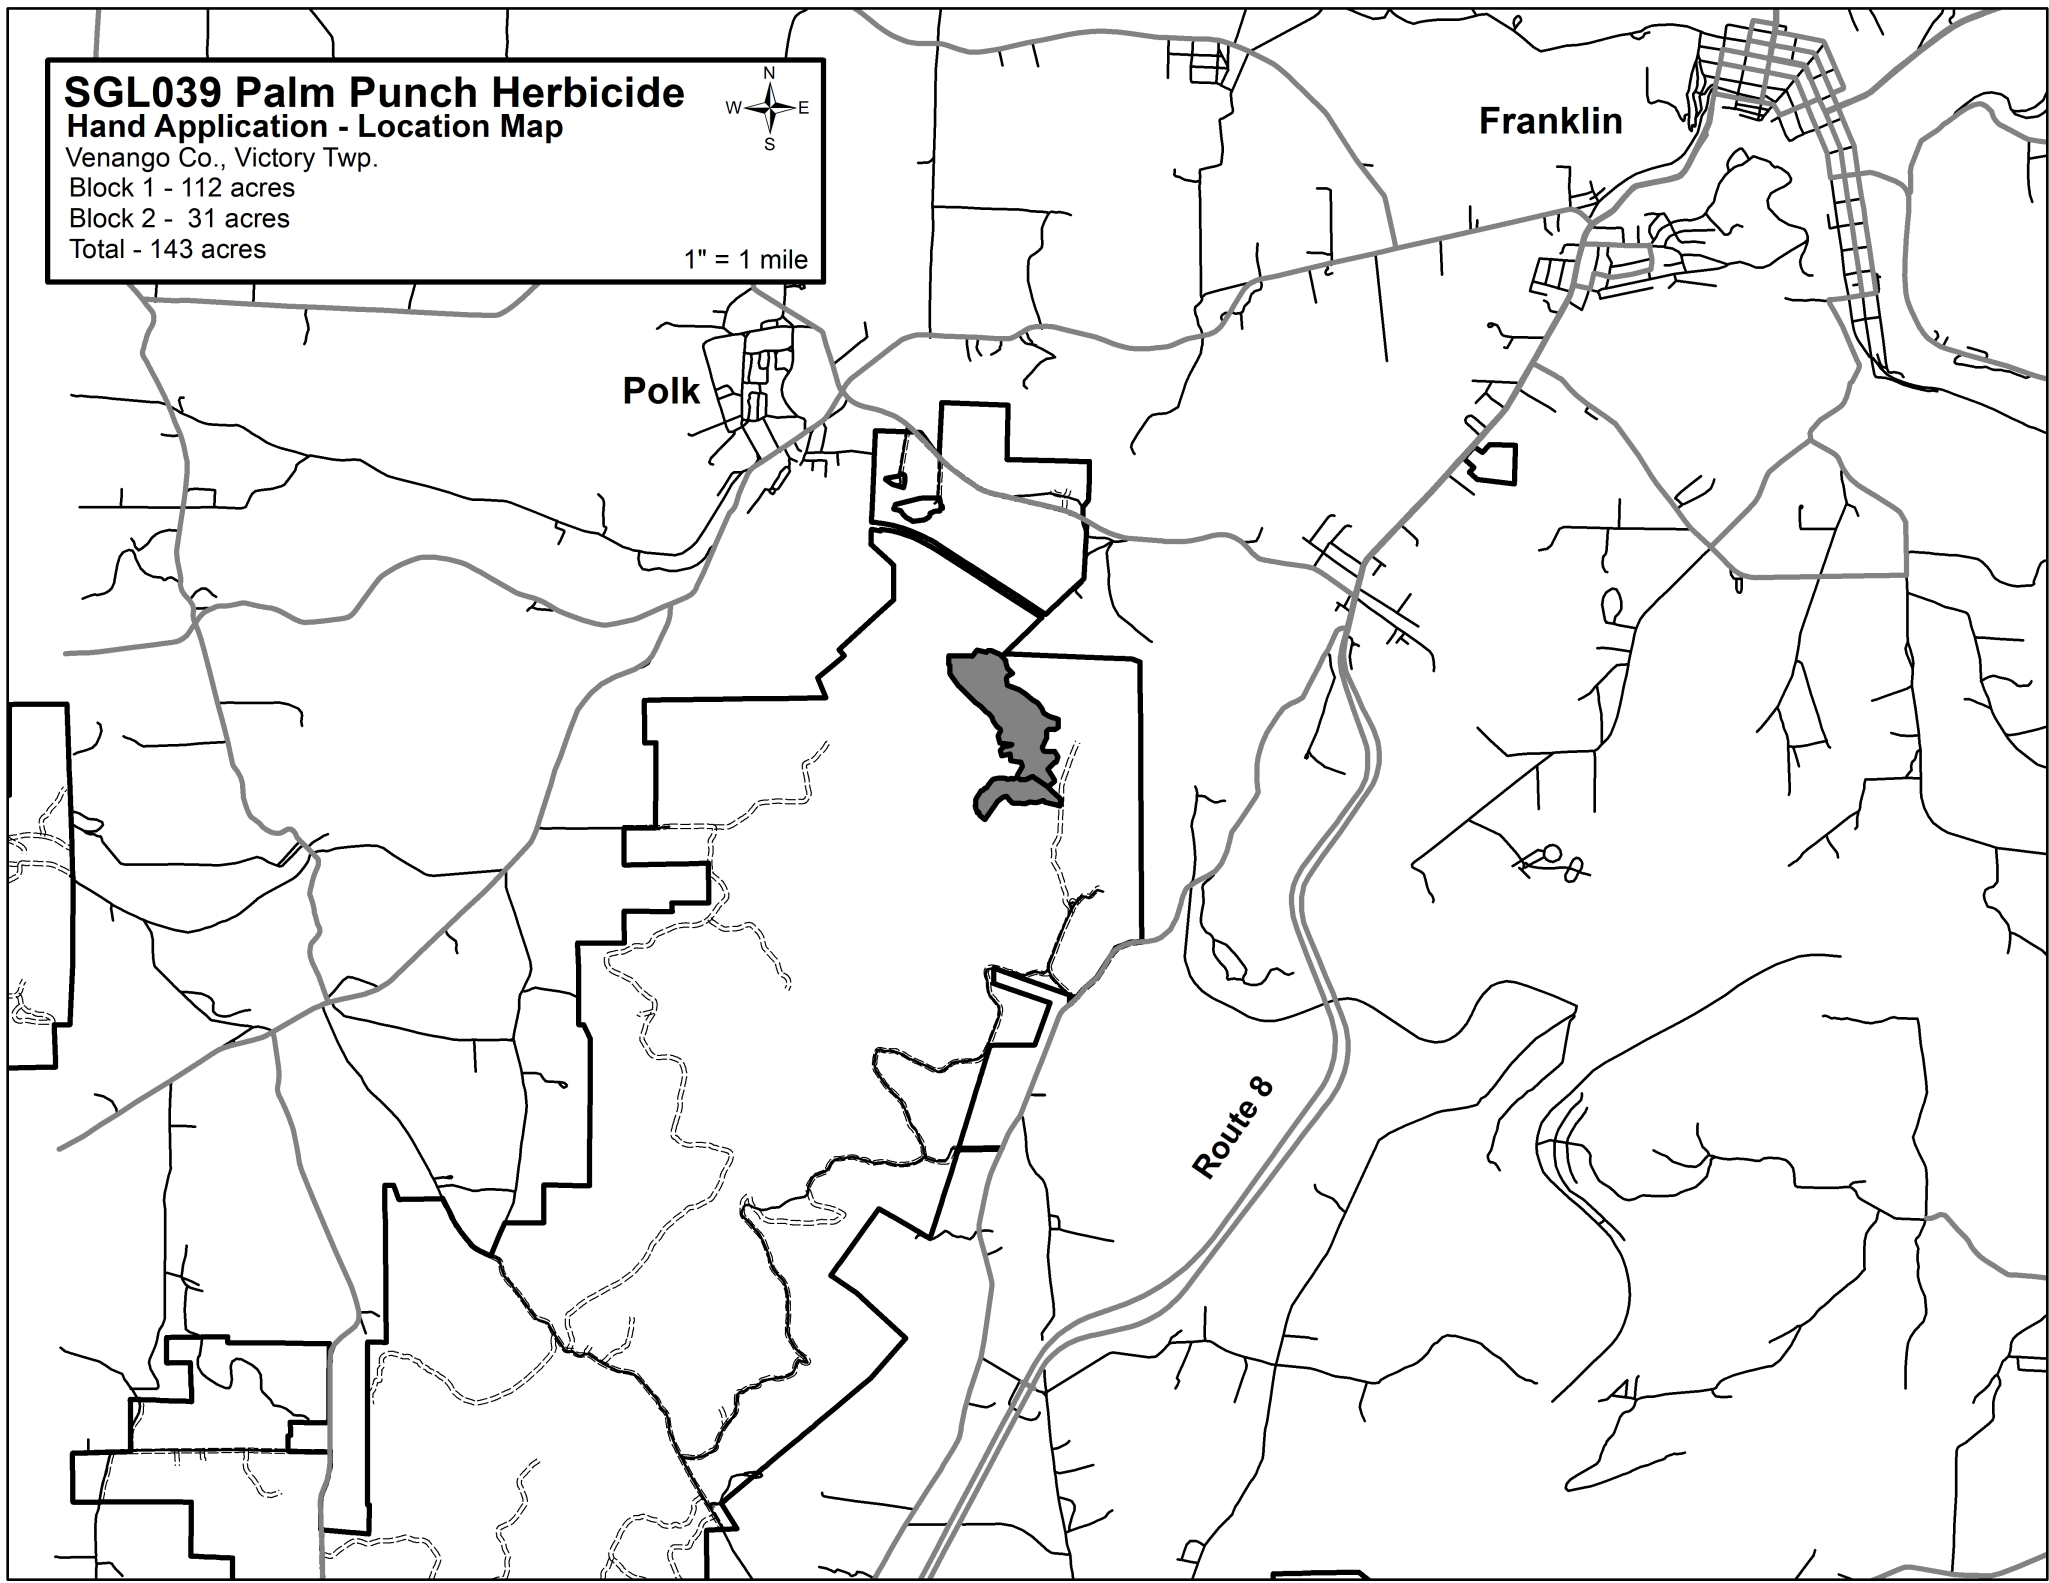

# SGL039 Palm Punch Herbicide Hand Application

Venango Co., Victory Twp.

Block 1 - 112 acres

Block 2 - 31 acres

Total - 143 acres

1" = 1,320'

## Hand Application - Location Map

Venango Co., Victory Twp.

Block 1 - 112 acres

Block 2 - 31 acres

Total - 143 acres

1" = 1 mile

Created by: IJoshua

Legend

Block	Acres
1	12
2	22
3	9
4	36
5	33
6	37
<b>Total</b>	<b>149</b>

SGL: 086  
County(s): Warren  
Township(s): Brokenstraw, Deerfield  
Created by: IJoshua

# Location Map