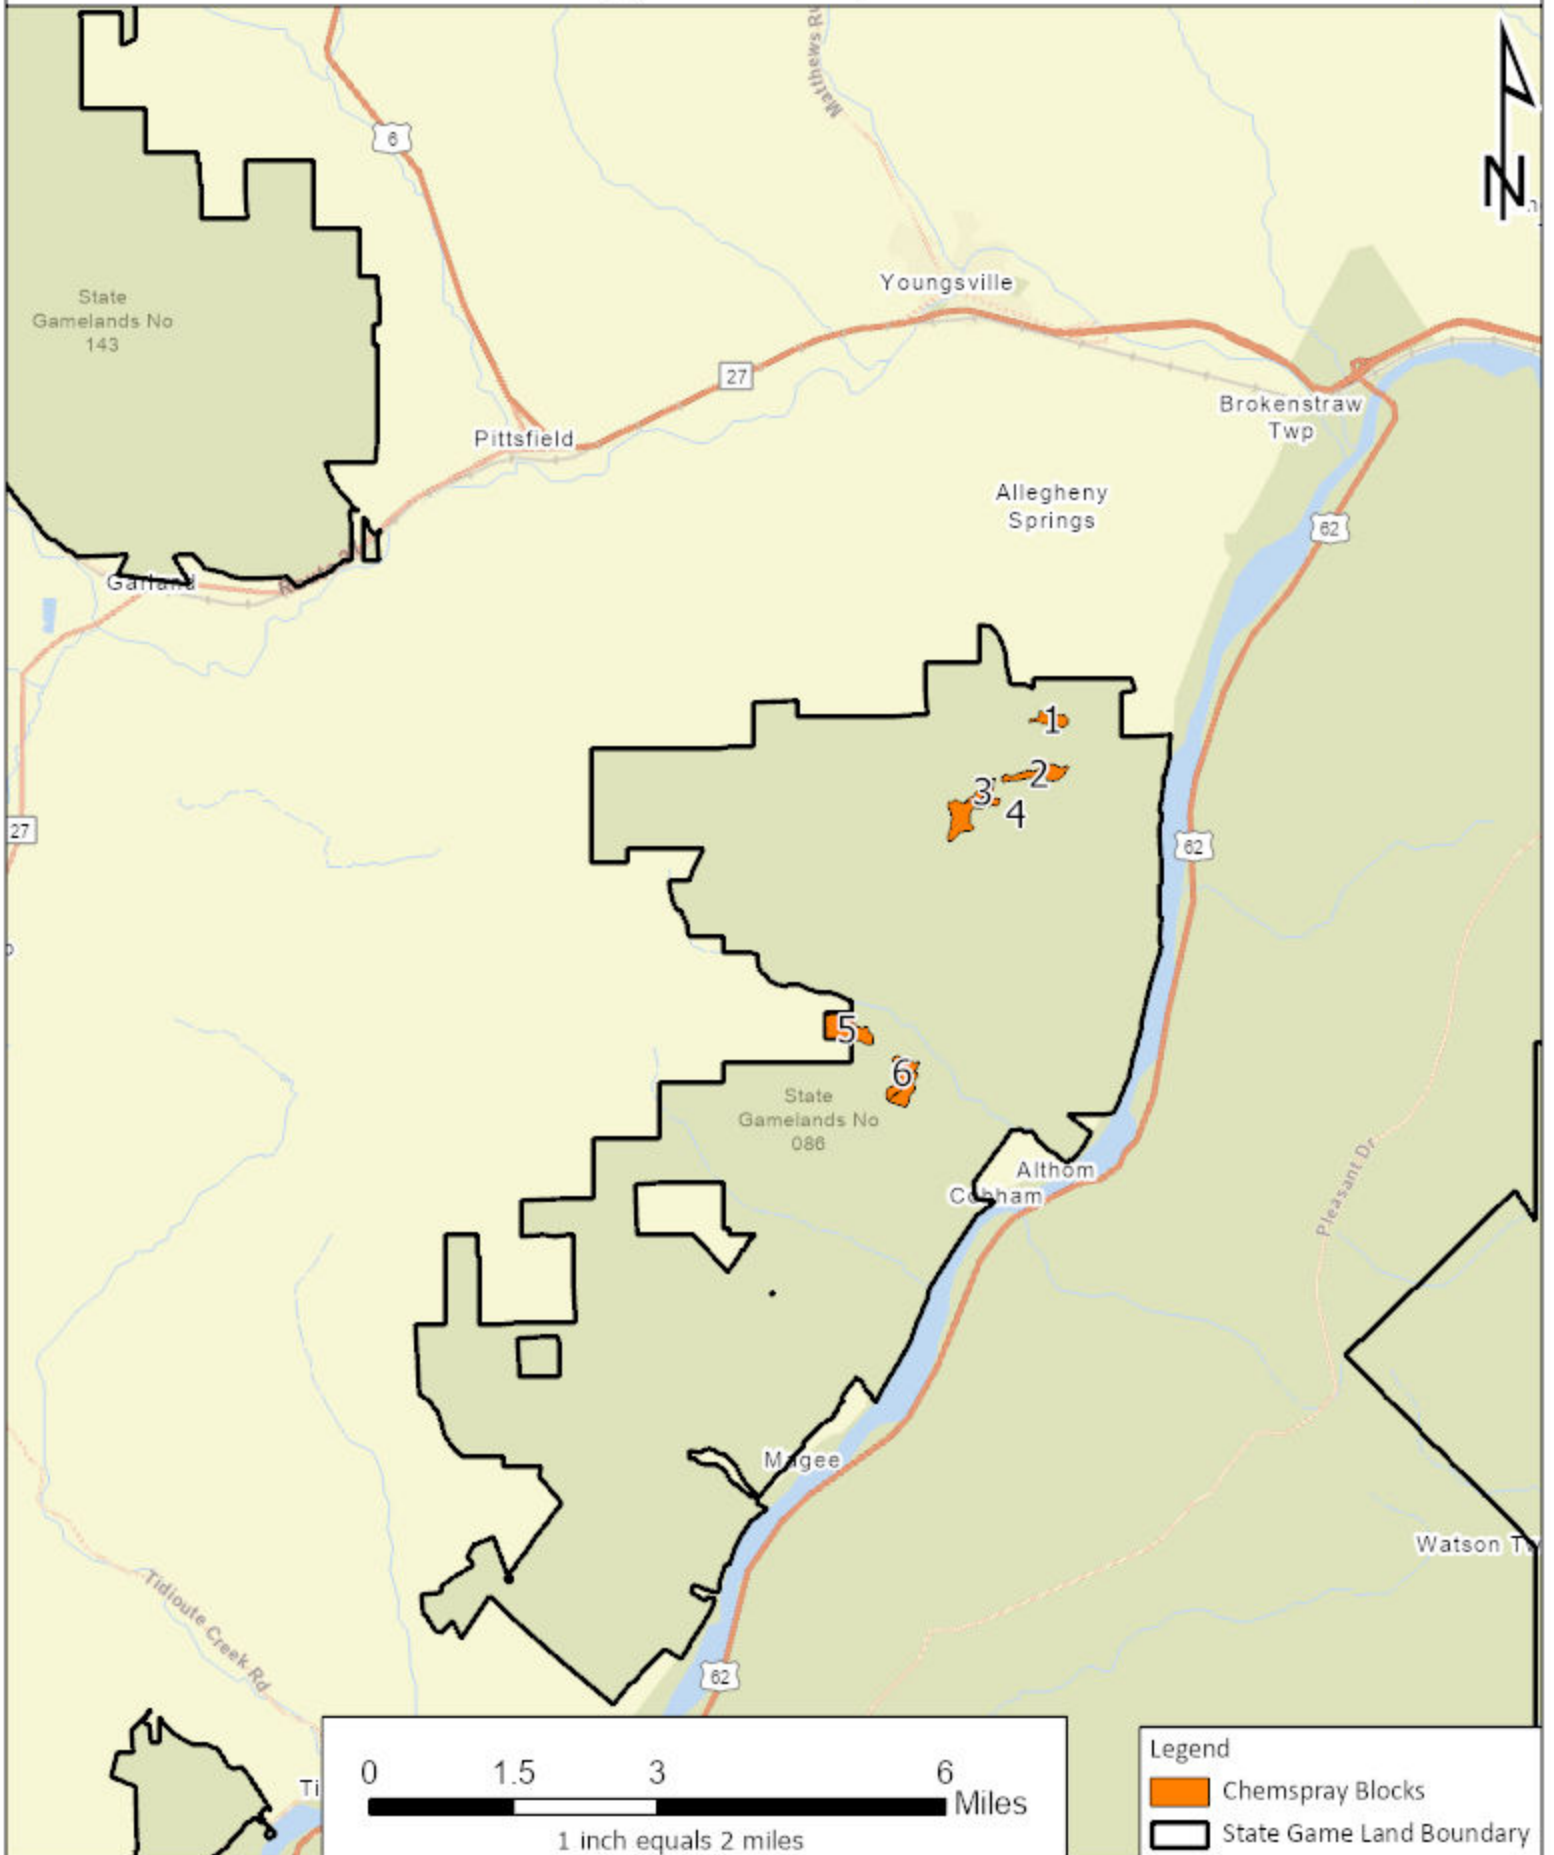

SGL: 086
County(s): Warren
Township(s): Brokenstraw, Deerfield
Created by: IJoshua

Location Map

SGL 086 Hand

Application Only 2023