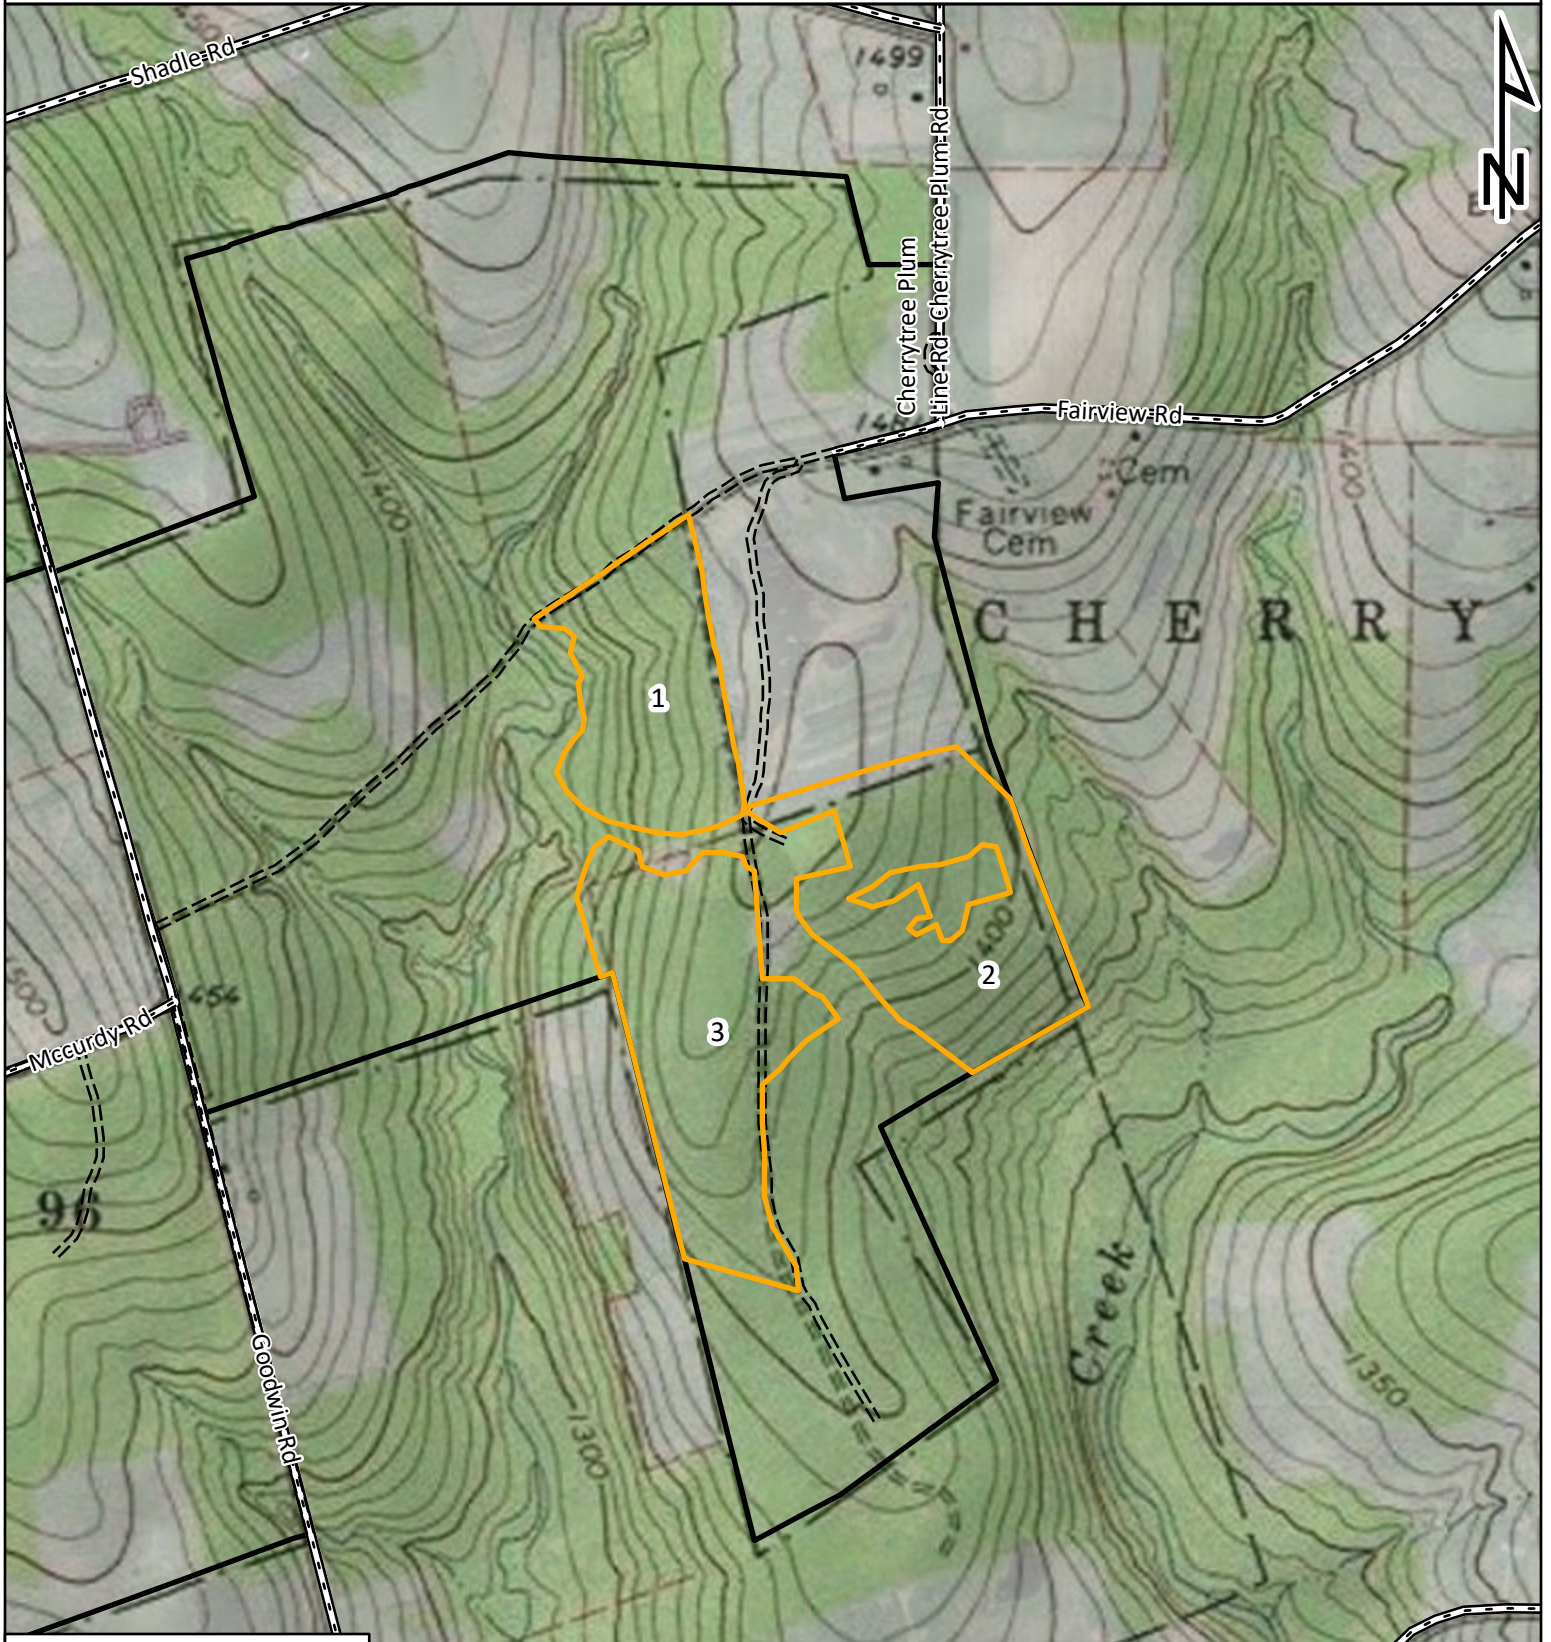

SGL: 096
County(s): Venango
Township(s): Cherrytree, Plum
Created by: IJoshua

Project Map

No Hands Oust Hand Spray

Legend

- === Existing PGC Roads
- == State Roads
- Chemspray Blocks
- State Game Land Boundary