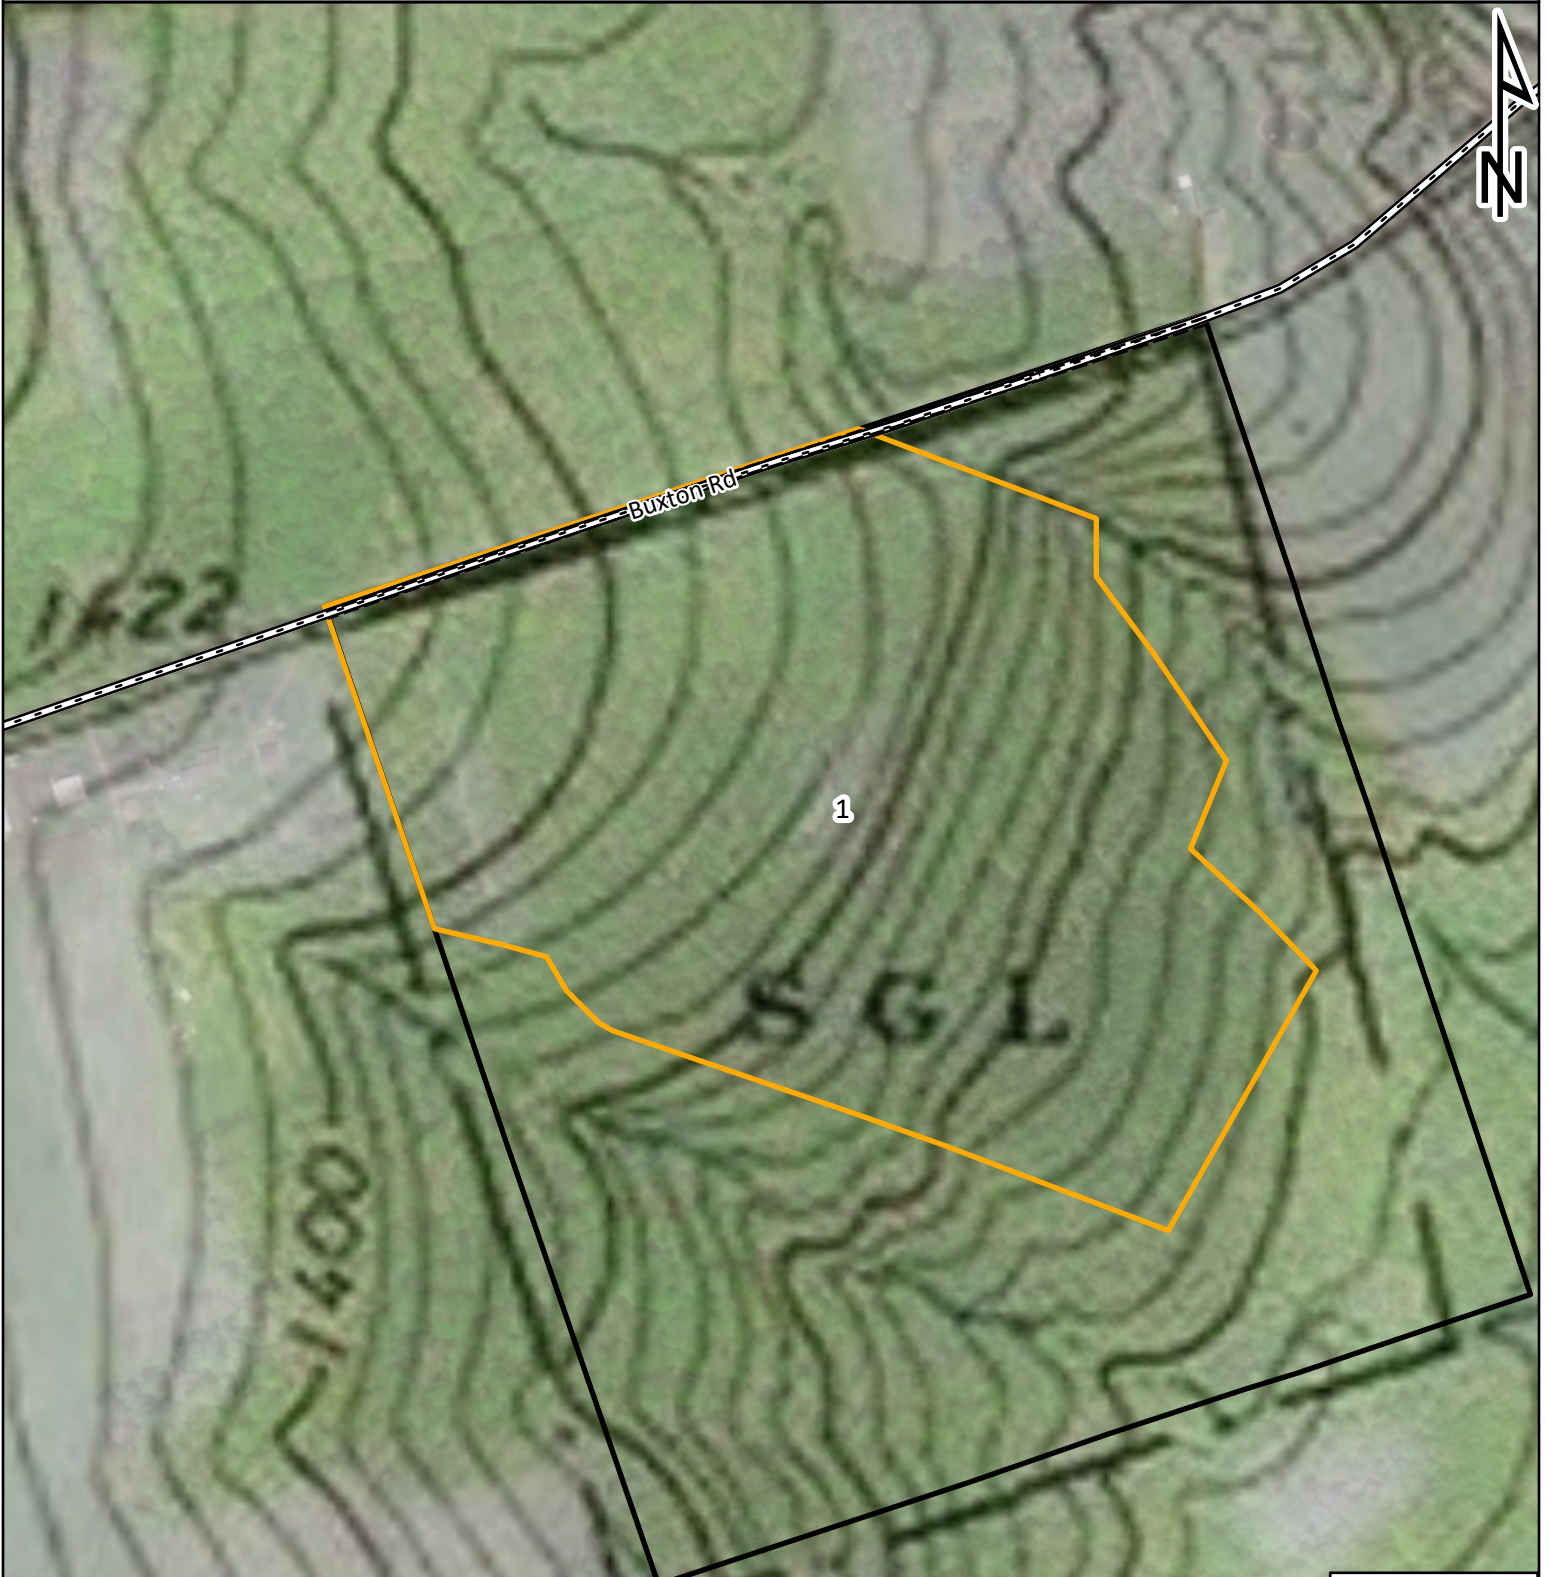

SGL: 096
County(s): Venango
Township(s): Plum
Created by: IJoshua

Project Map

Buxton Spruce- Oust Hand Spray

Map 1 of 3

Legend	
==	Existing PGC Roads
---	State Roads
Orange outline	Chemspray Blocks
Black outline	State Game Land Boundary