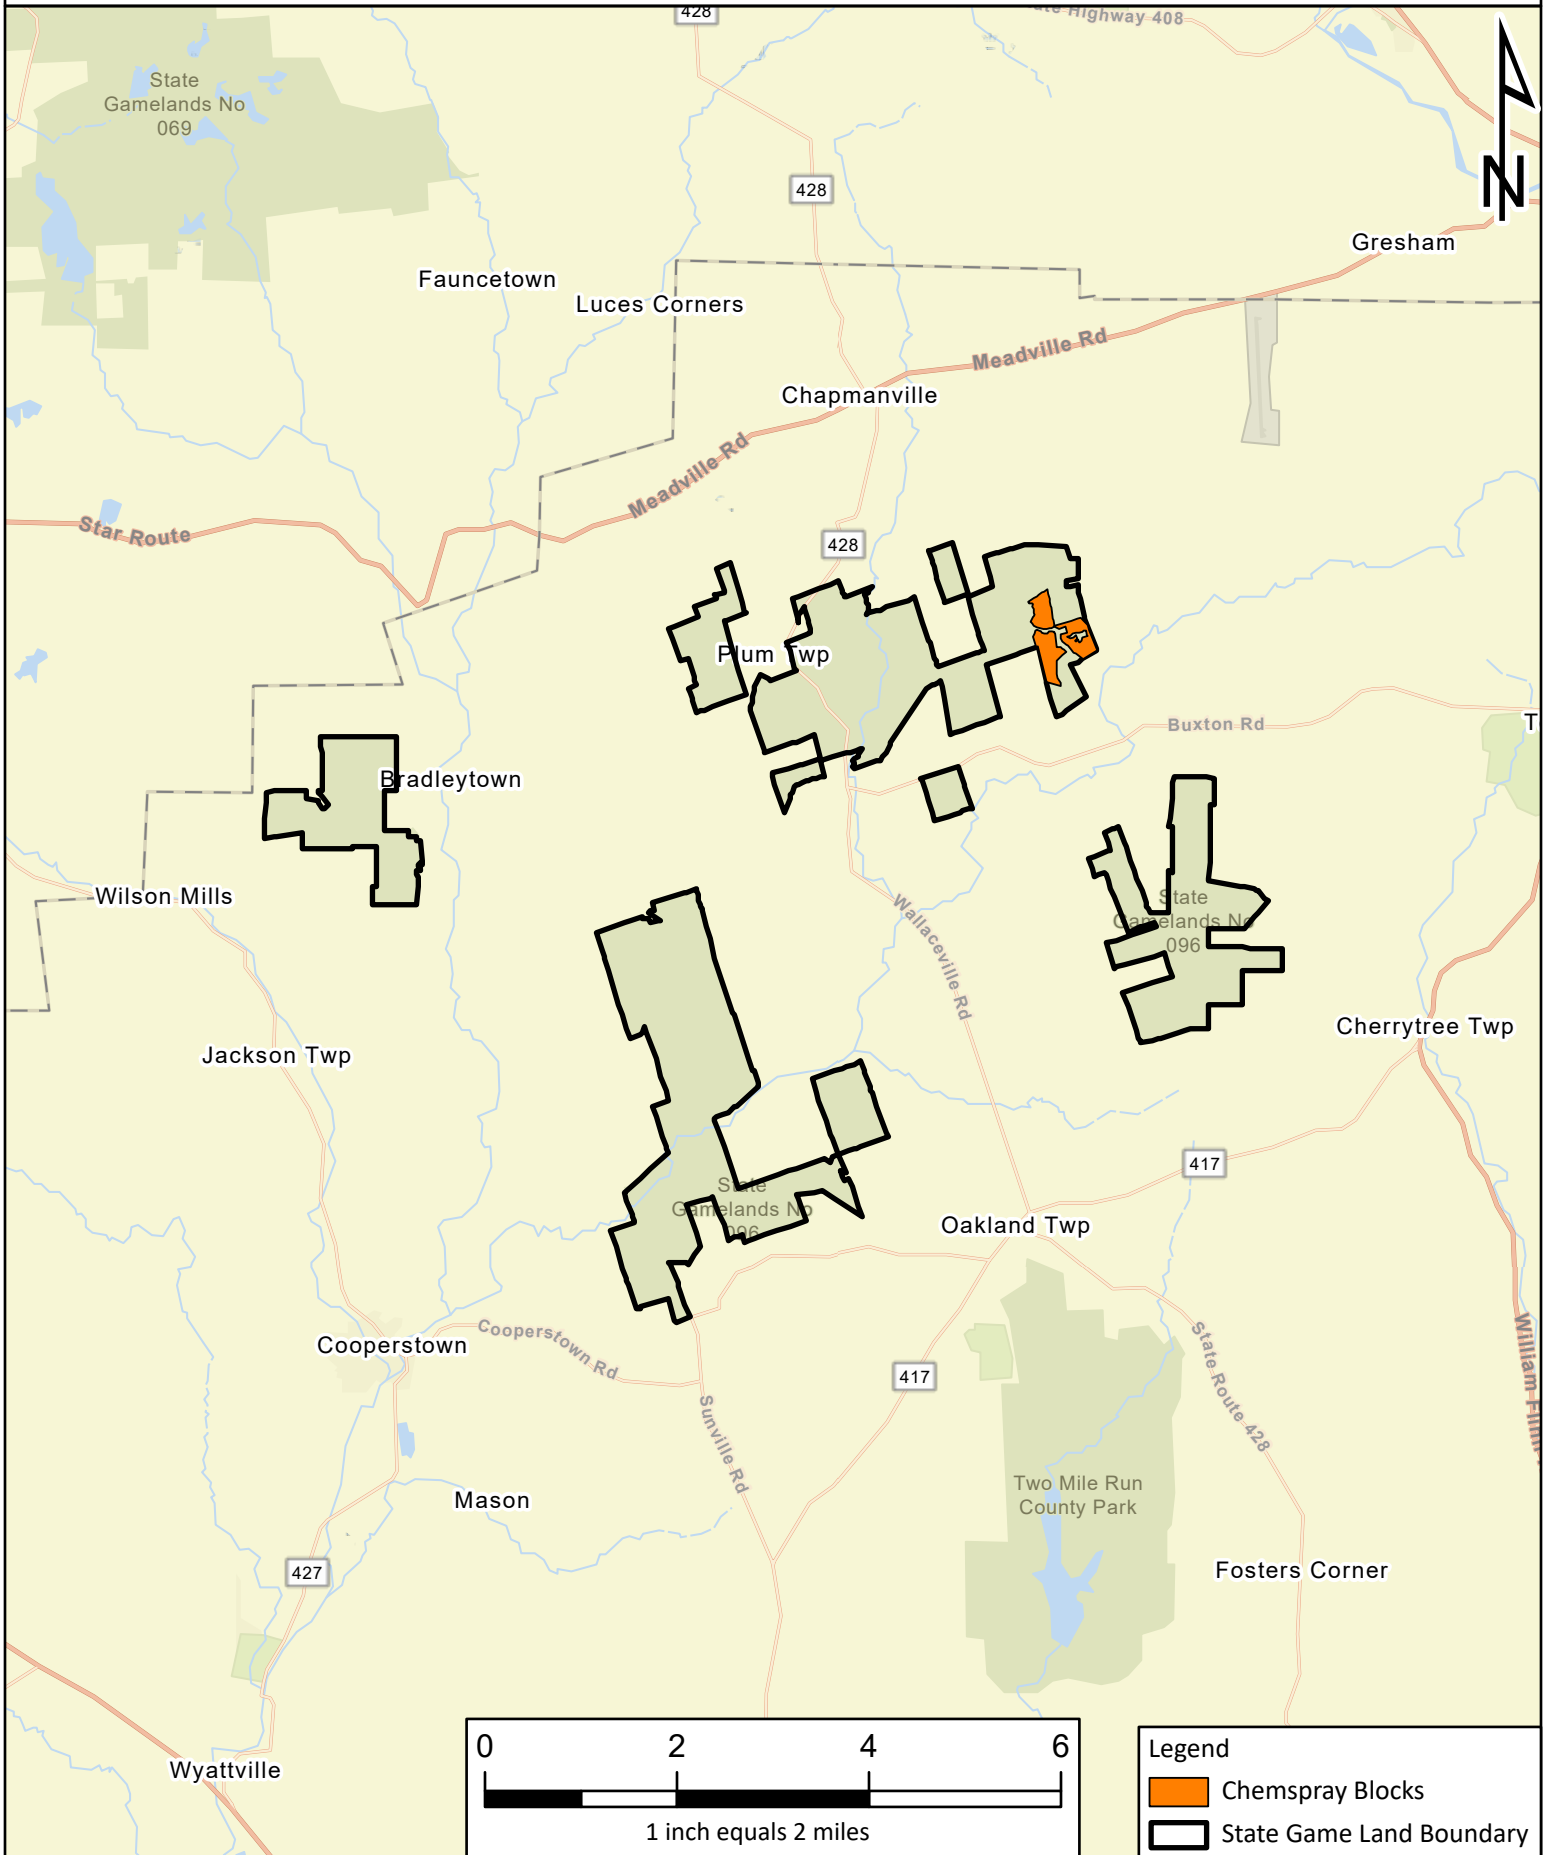

SGL: 96
County(s): Venango
Township(s): Cherrytree, Plum
Created by: IJoshua

Location Map

No Hands

096202301