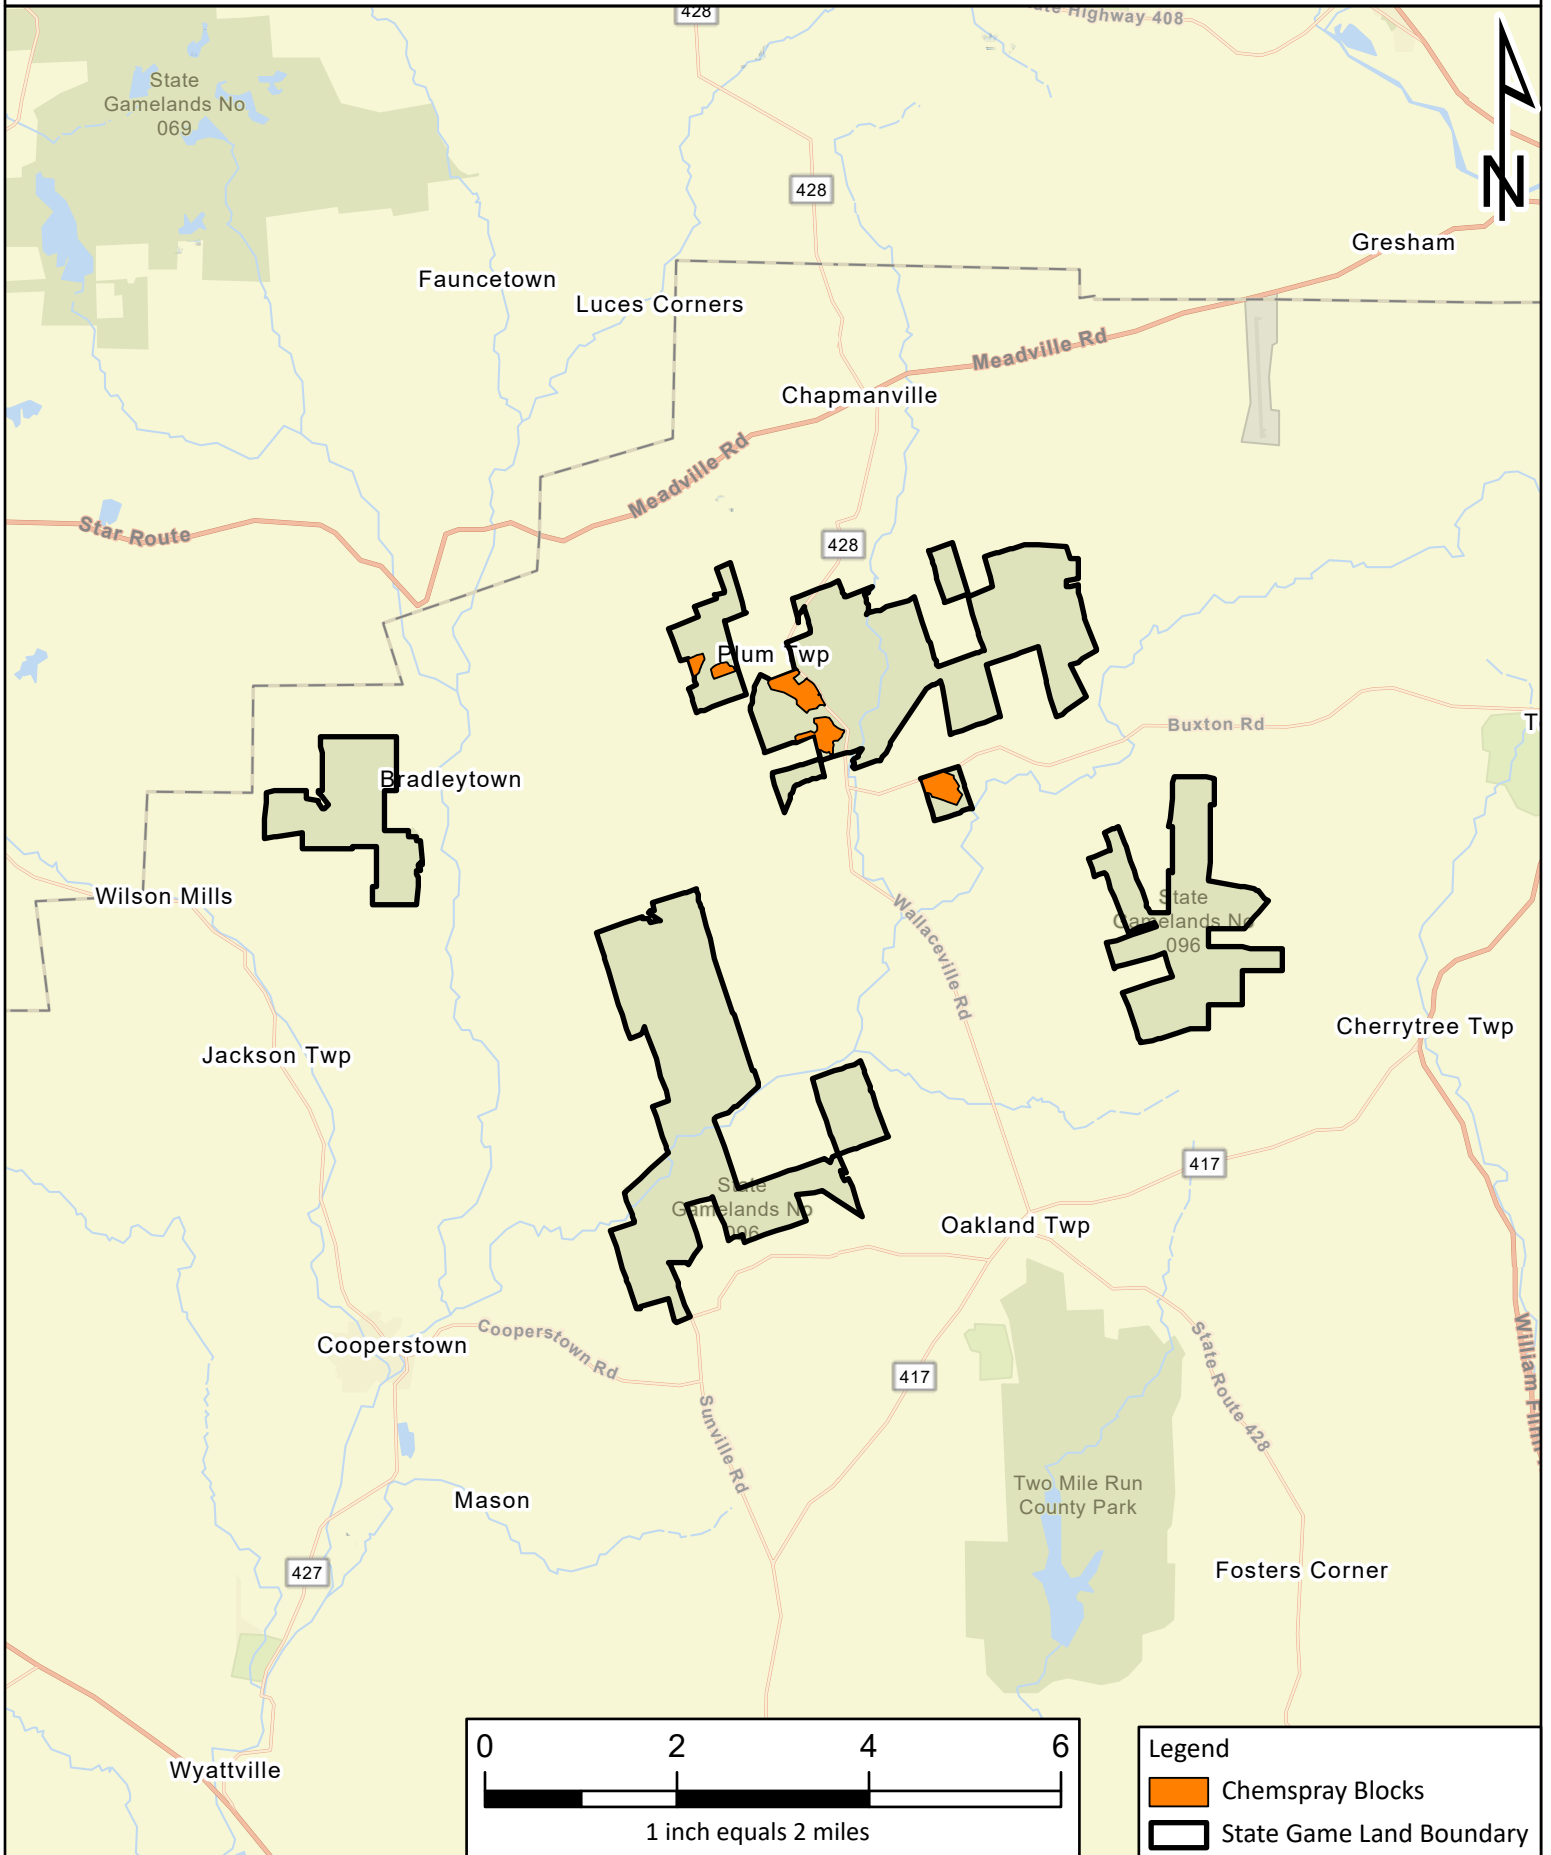

# Project Map

### Map 3 of 3

Legend	
==	Existing PGC Roads
---	State Roads
Orange outline	Chemspray Blocks
Black outline	State Game Land Boundary

Block	Acres
1	33
2	31
3	9
4	8
5	43
<b>Total</b>	<b>124</b>

SGL: 96  
County(s): Venango  
Township(s): Plum  
Created by: IJoshua

# Location Map Buxton Spruce 096202303

**Legend**

- Chemspray Blocks
- State Game Land Boundary